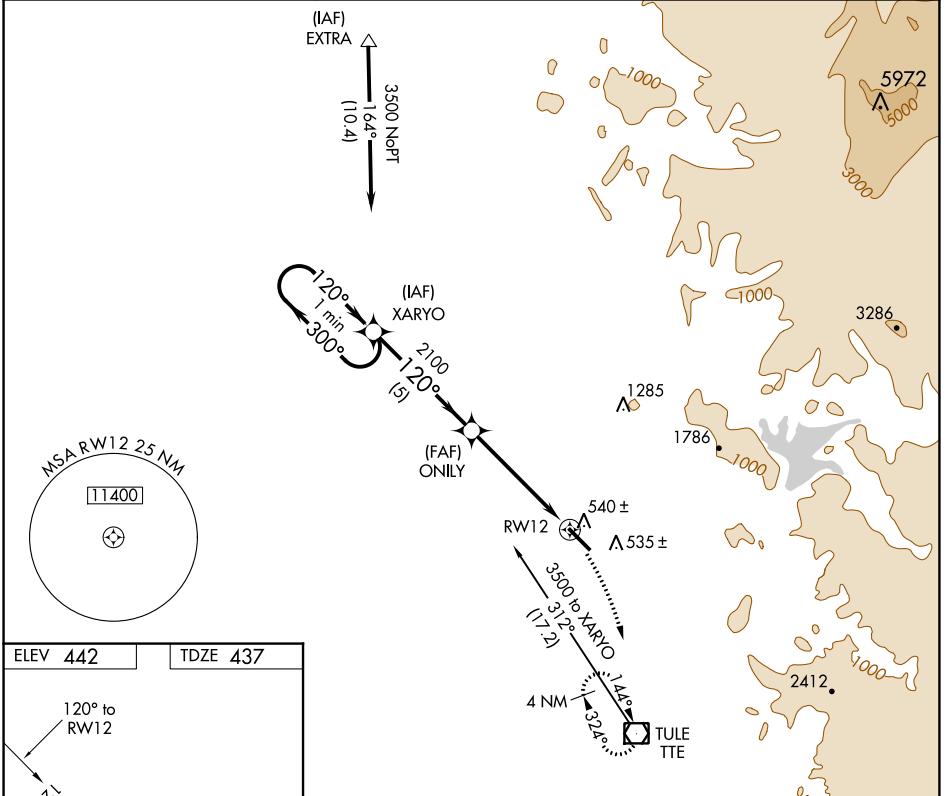

APP CRS	Rwy Idg	5960
120°	TDZE	437
	Apt Elev	442

GPS RWY 12

PORTERVILLE MUNI (PTV)

<p>NA</p>	<p>MISSED APPROACH: Climbing right turn to 3100 direct TTE VOR/DME and hold.</p>
-----------	--

<p>AWOS-3PT 134.625</p>	<p>BAKERSFIELD APP CON * 120.5</p>	<p>UNICOM 122.8 (CTAF)</p>
------------------------------------	---	---------------------------------------

ELEV 442	TDZE 437
-----------------	-----------------

REIL Rwy 30
HIRL Rwy 12-30

CATEGORY	A	B	C	D
S-12	800-1 363 (400-1)			800-1¼ 363 (400-1¼)
CIRCLING	880-1 438 (500-1)	900-1 458 (500-1)	940-1½ 498 (500-1½)	1080-2 638 (700-2)

SW-2, 28 NOV 2024 to 26 DEC 2024

SW-2, 28 NOV 2024 to 26 DEC 2024