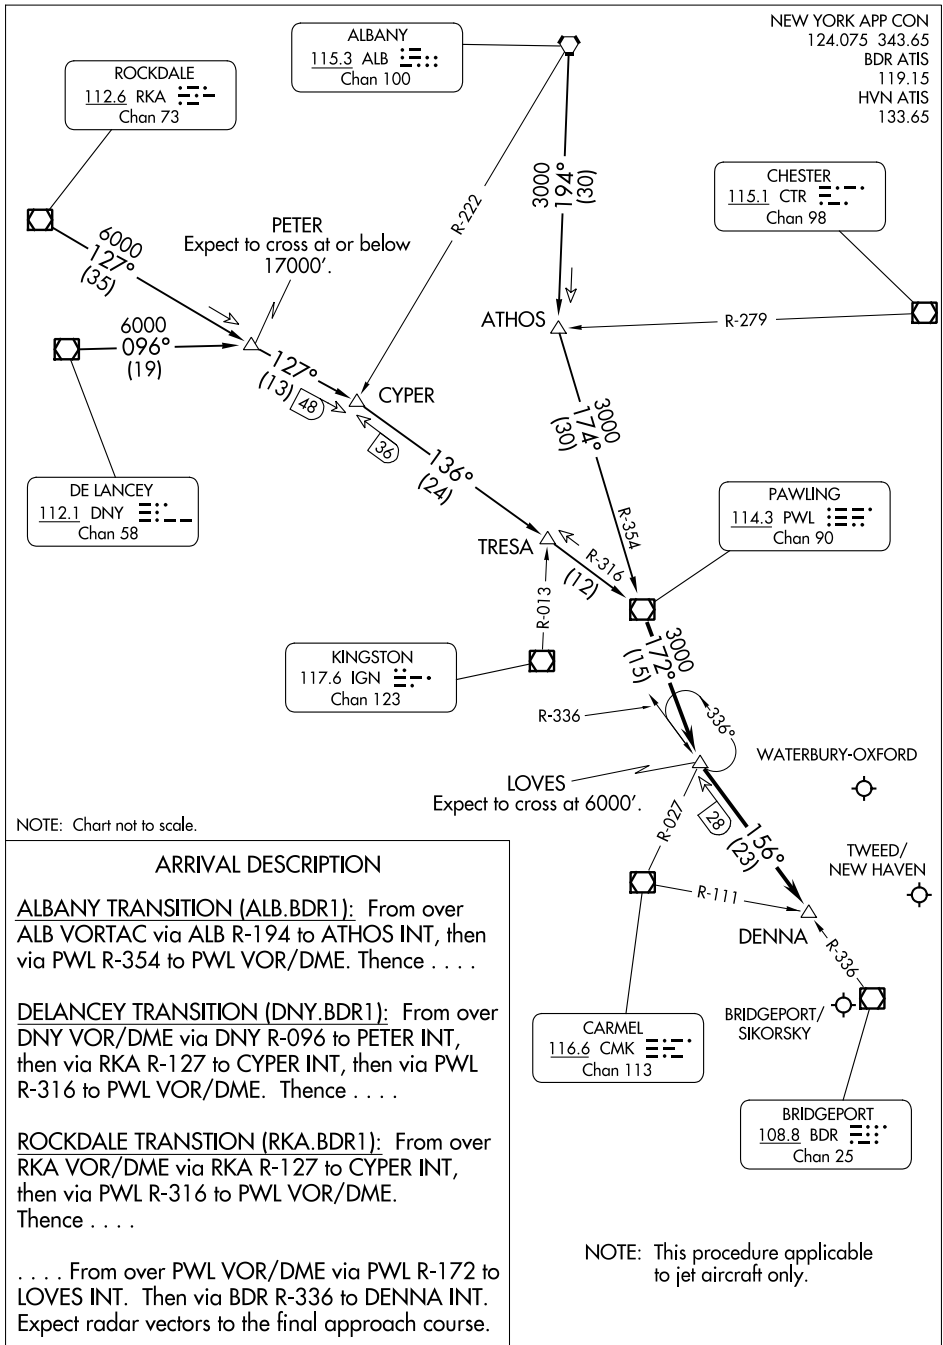

BRIDGEPORT ONE ARRIVAL

AL-621 (FAA)

BRIDGEPORT, CONNECTICUT

NE-1, 28 NOV 2024 to 26 DEC 2024

NE-1, 28 NOV 2024 to 26 DEC 2024

BRIDGEPORT ONE ARRIVAL

BRIDGEPORT, CONNECTICUT