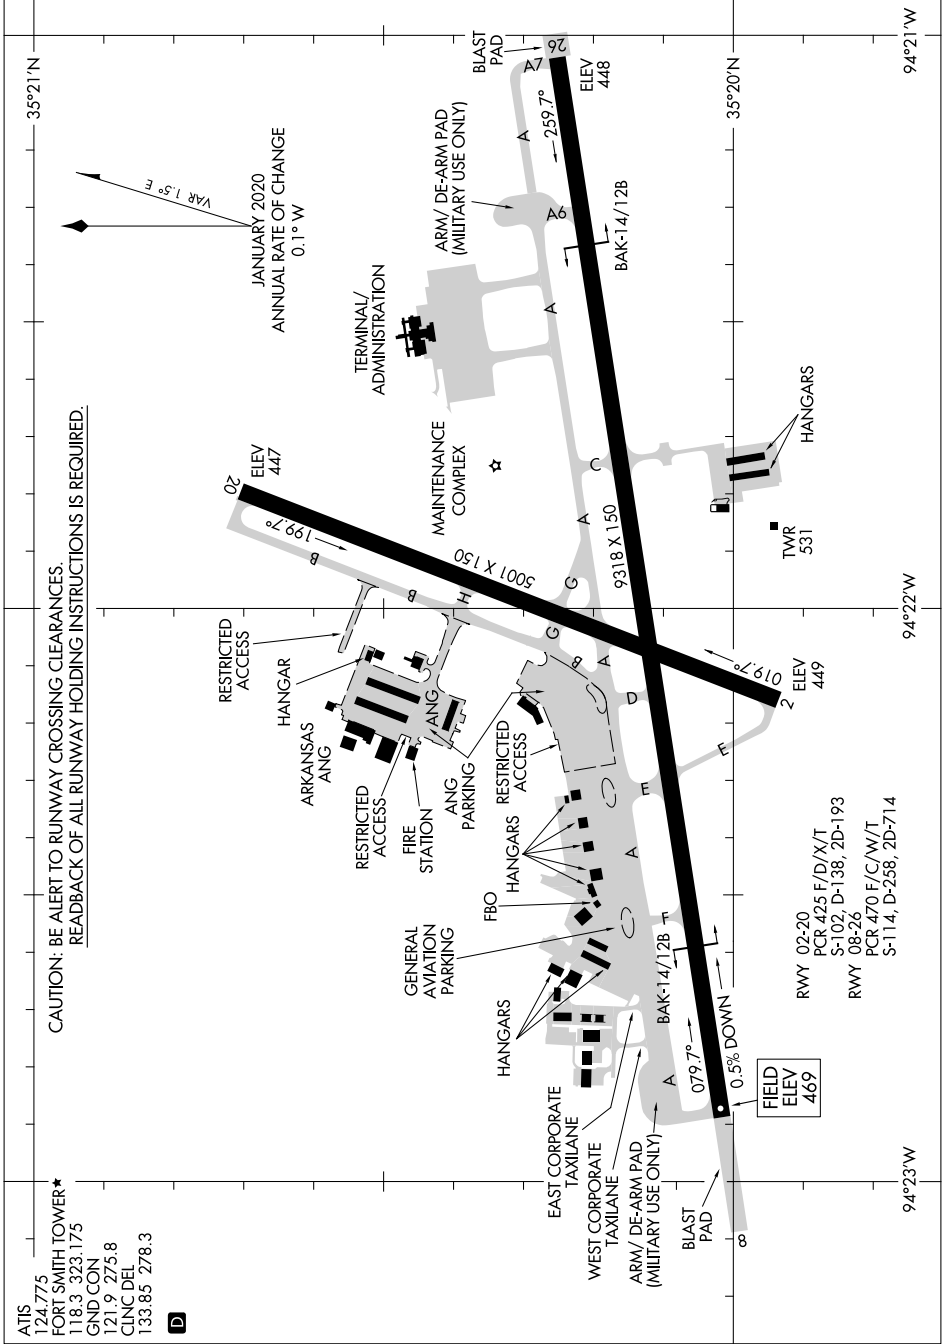

AIRPORT DIAGRAM

AL-631 (FAA)

FORT SMITH RGNL (FSM)
FORT SMITH, ARKANSAS

SC-1, 28 NOV 2024 to 26 DEC 2024

CAUTION: BE ALERT TO RUNWAY CROSSING CLEARANCES.
READBACK OF ALL RUNWAY HOLDING INSTRUCTIONS IS REQUIRED.

ATIS 124.775
 FORT SMITH TOWER** 118.3 323.175
 GND CON 121.9 275.8
 CLNC DEL 133.85 278.3

RWY 02-20 PCR 425 F/D/X/T
 S-102, D-138, 2D-193
 RWY 08-26 PCR 470 F/C/W/T
 S-114, D-258, 2D-714

SC-1, 28 NOV 2024 to 26 DEC 2024