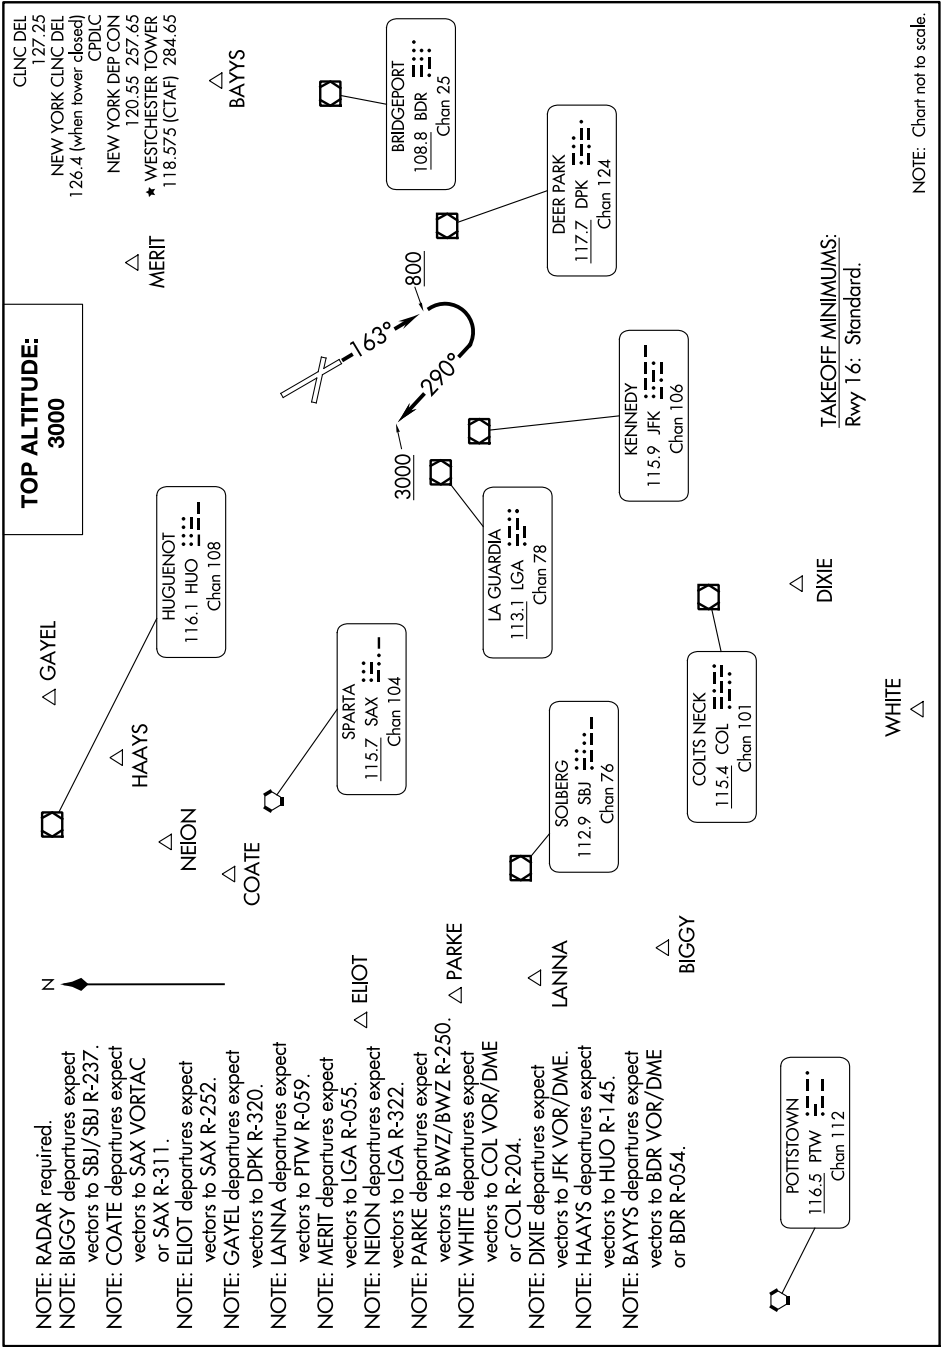

PROP ONE DEPARTURE

WHITE PLAINS, NEW YORK

NE-2, 28 NOV 2024 to 26 DEC 2024

PROP ONE DEPARTURE

NE-2, 28 NOV 2024 to 26 DEC 2024