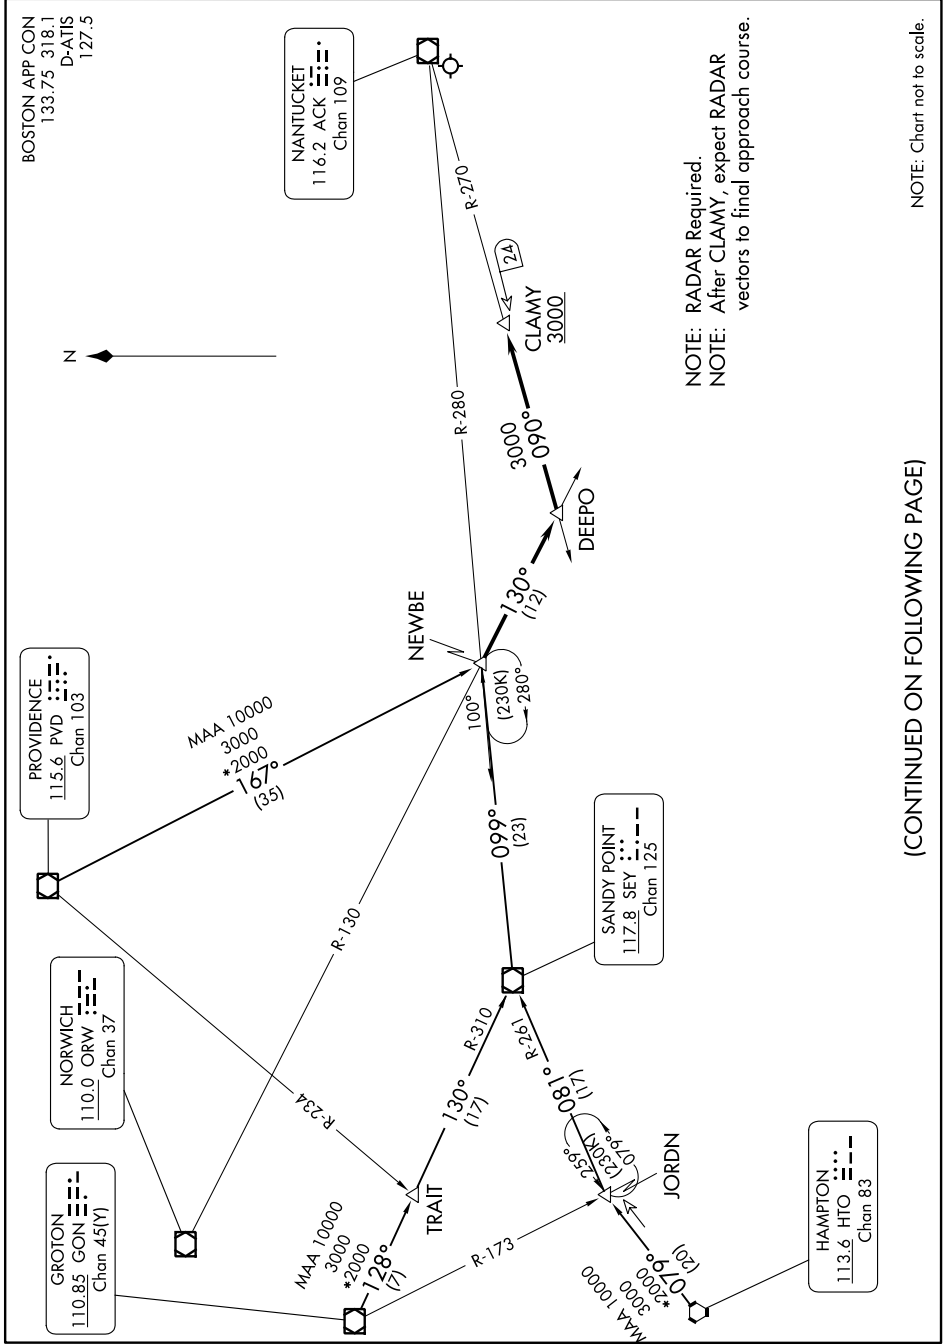

NEWBE THREE ARRIVAL

AL-659 (FAA)

NANTUCKET MEML (ACK)
NANTUCKET, MASSACHUSETTS

NE-1, 28 NOV 2024 to 26 DEC 2024

(CONTINUED ON FOLLOWING PAGE)

NE-1, 28 NOV 2024 to 26 DEC 2024

NEWBE THREE ARRIVAL

NANTUCKET, MASSACHUSETTS
NANTUCKET MEML (ACK)