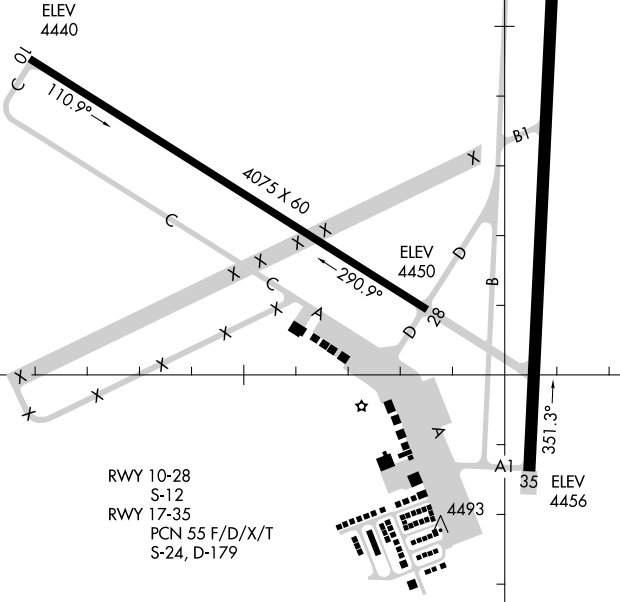

# AIRPORT DIAGRAM

AL-663 (FAA)

LOGAN-CACHE (LGTU)

LOGAN, UTAH

ASOS  
135.275  
CTAF/UNICOM  
122.8

JANUARY 2020  
ANNUAL RATE OF CHANGE  
0.1° W

FIELD  
ELEV  
4457

41°48'N

41°47'N

SW-4, 28 NOV 2024 to 26 DEC 2024

SW-4, 28 NOV 2024 to 26 DEC 2024

111°52'W

111°51'W

RWY 10-28  
S-12  
RWY 17-35  
PCN 55 F/D/X/T  
S-24, D-179