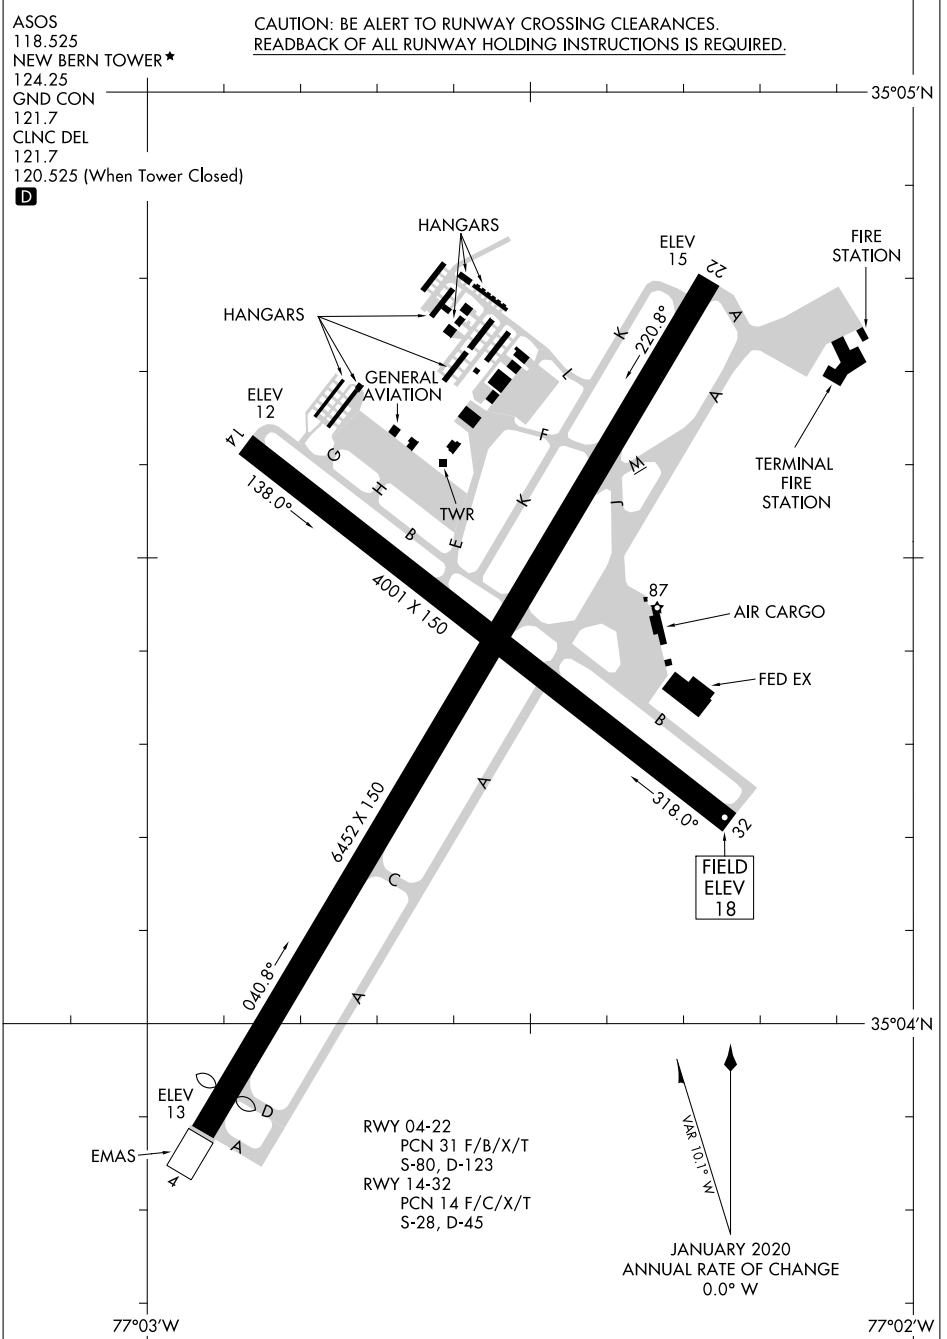

24081

AIRPORT DIAGRAM

COASTAL CAROLINA RGNL (EWN)
NEW BERN, NORTH CAROLINA

AL-670 (FAA)

ASOS
118.525
NEW BERN TOWER ★
124.25
GND CON
121.7
CLNC DEL
121.7
120.525 (When Tower Closed)

CAUTION: BE ALERT TO RUNWAY CROSSING CLEARANCES.
READBACK OF ALL RUNWAY HOLDING INSTRUCTIONS IS REQUIRED.

D

SE-2, 28 NOV 2024 to 26 DEC 2024

SE-2, 28 NOV 2024 to 26 DEC 2024

AIRPORT DIAGRAM

24081

NEW BERN, NORTH CAROLINA
COASTAL CAROLINA RGNL (EWN)