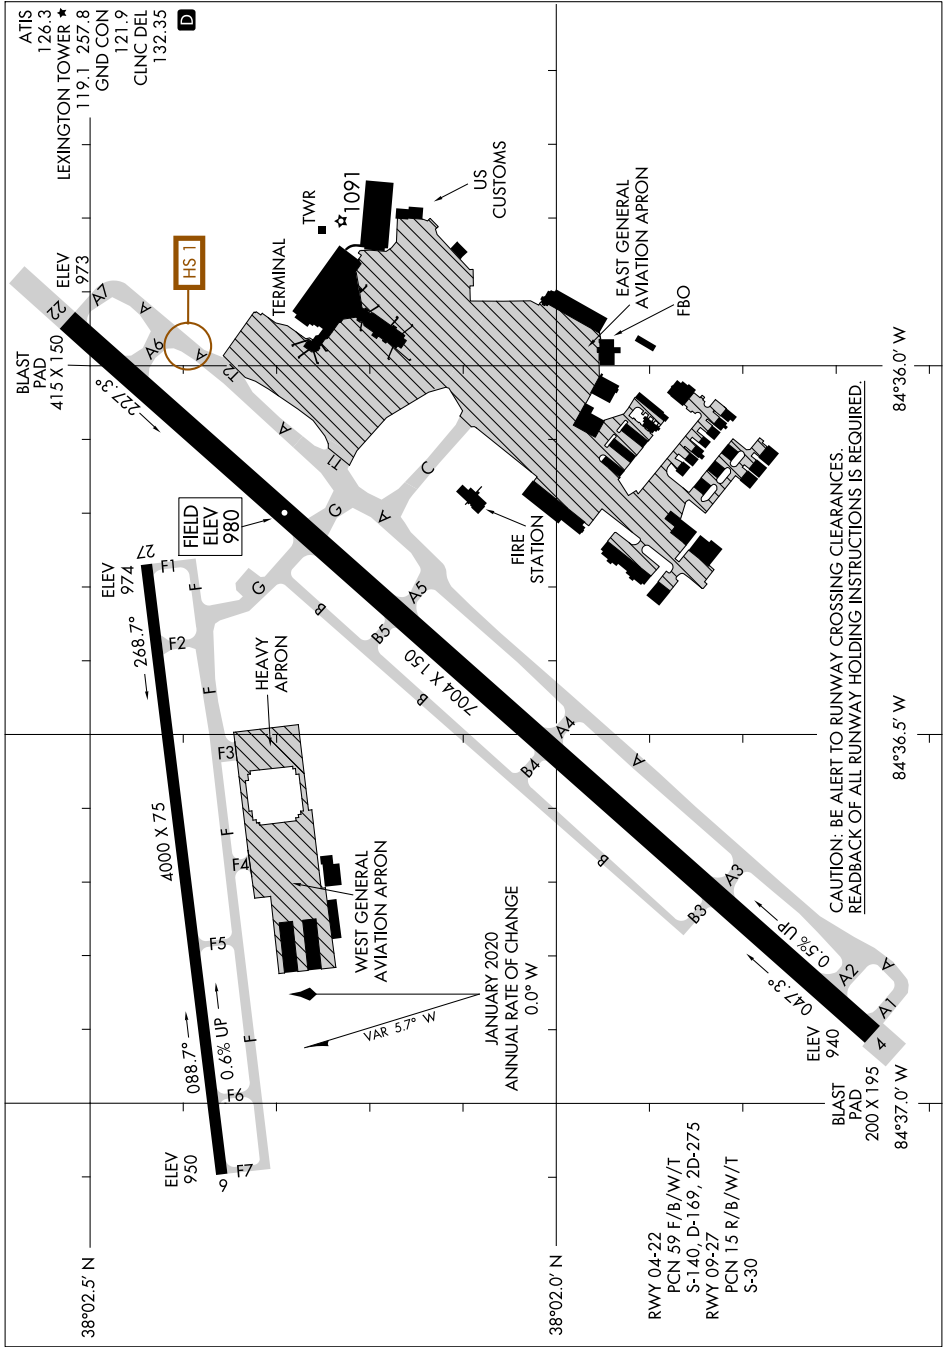

24193

AIRPORT DIAGRAM

AL-697 (FAA)

BLUE GRASS (LEX)
LEXINGTON, KENTUCKY

SE-1, 28 NOV 2024 to 26 DEC 2024

SE-1, 28 NOV 2024 to 26 DEC 2024

AIRPORT DIAGRAM

24193

LEXINGTON, KENTUCKY
BLUE GRASS (LEX)