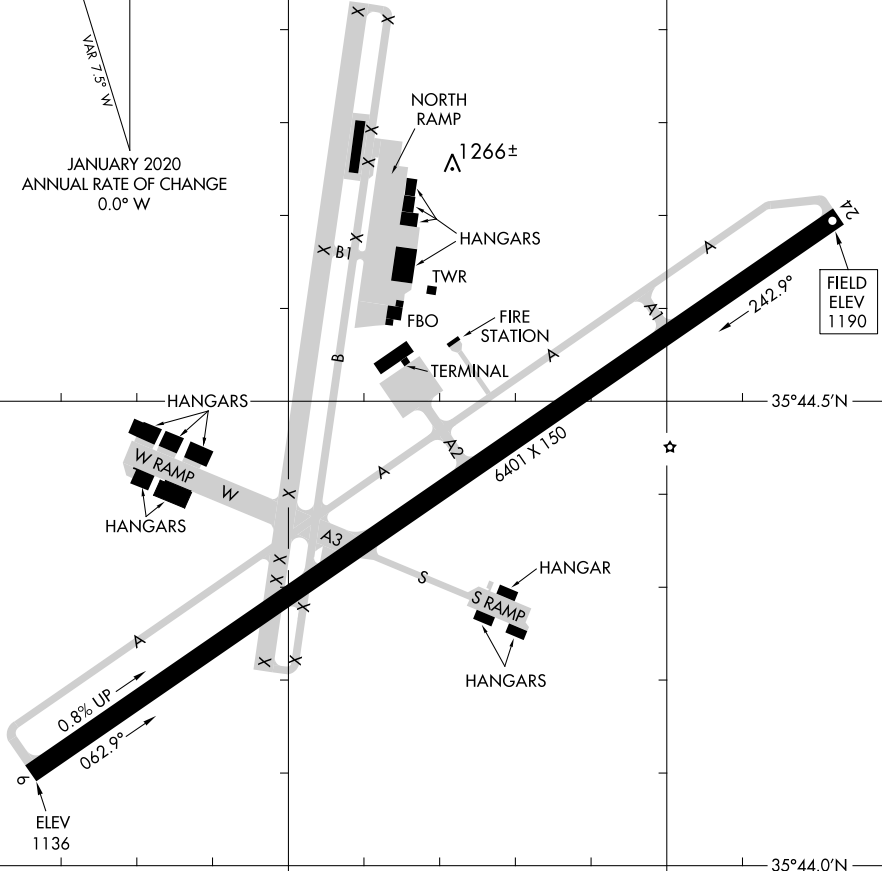

24193

AIRPORT DIAGRAM

AL-706 (FAA)

HICKORY RGNL (HKY)
HICKORY, NORTH CAROLINA

ASOS
118.325
HICKORY TOWER ★
128.15
GND CON
121.7
CLNC DEL
121.7

81°23.5'W

81°23.0'W

35°45.0'N

D

VAR 7.5° W
JANUARY 2020
ANNUAL RATE OF CHANGE
0.0° W

SE-2, 28 NOV 2024 to 26 DEC 2024

SE-2, 28 NOV 2024 to 26 DEC 2024

RWY 06-24
PCN 56 F/C/W/T
S-120, D-198, 2D-321, 2D/2D2-766

CAUTION: BE ALERT TO RUNWAY CROSSING CLEARANCES.
READBACK OF ALL RUNWAY HOLDING INSTRUCTIONS IS REQUIRED.

AIRPORT DIAGRAM

24193

HICKORY, NORTH CAROLINA
HICKORY RGNL (HKY)