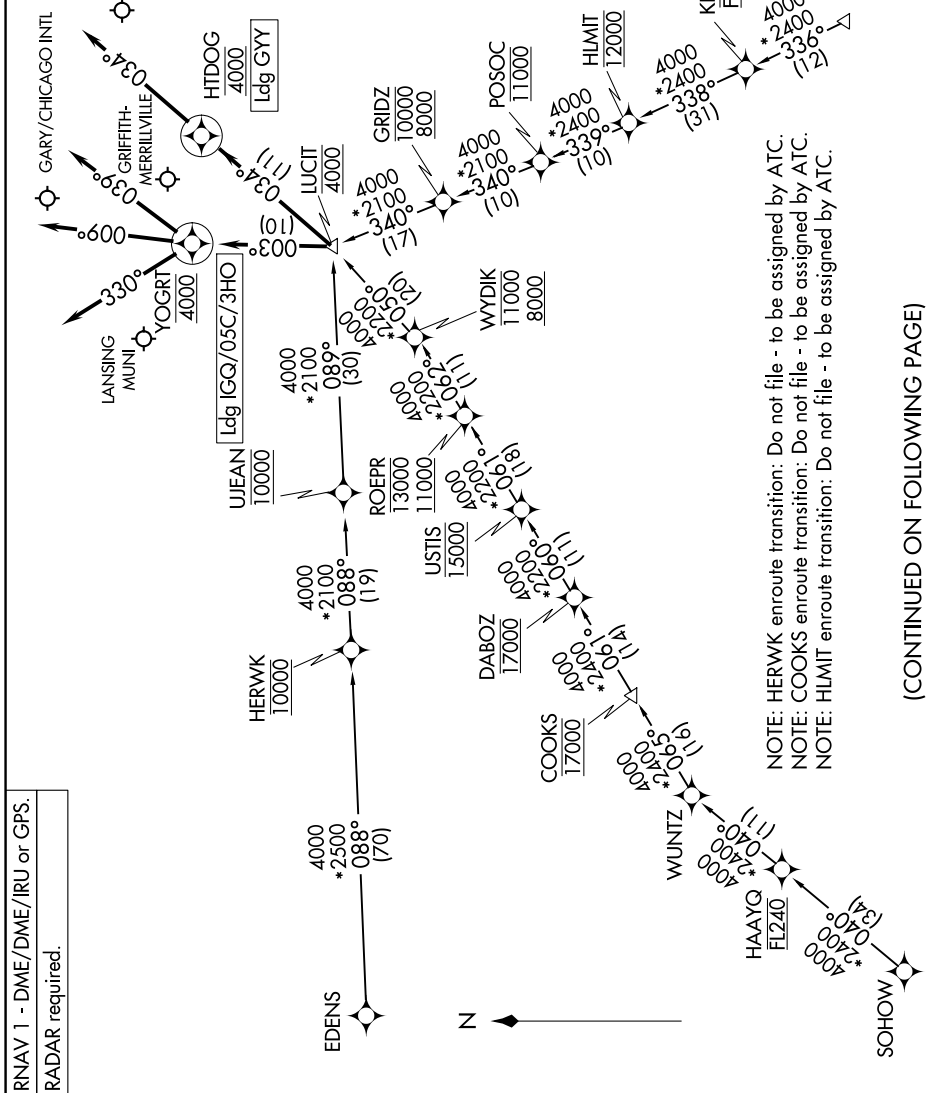

LUCIT THREE ARRIVAL (RNAV)

GARY/CHICAGO, INDIANA

CHICAGO APP CON
133.1 285.6
GY ATIS
134.575

NOTE: Chart not to scale.

NOTE: HERWK enroute transition: Do not file - to be assigned by ATC.
 NOTE: COOKS enroute transition: Do not file - to be assigned by ATC.
 NOTE: HLMIT enroute transition: Do not file - to be assigned by ATC.

(CONTINUED ON FOLLOWING PAGE)

EC-2, 28 NOV 2024 to 26 DEC 2024

EC-2, 28 NOV 2024 to 26 DEC 2024

LUCIT THREE ARRIVAL (RNAV)

GARY/CHICAGO, INDIANA