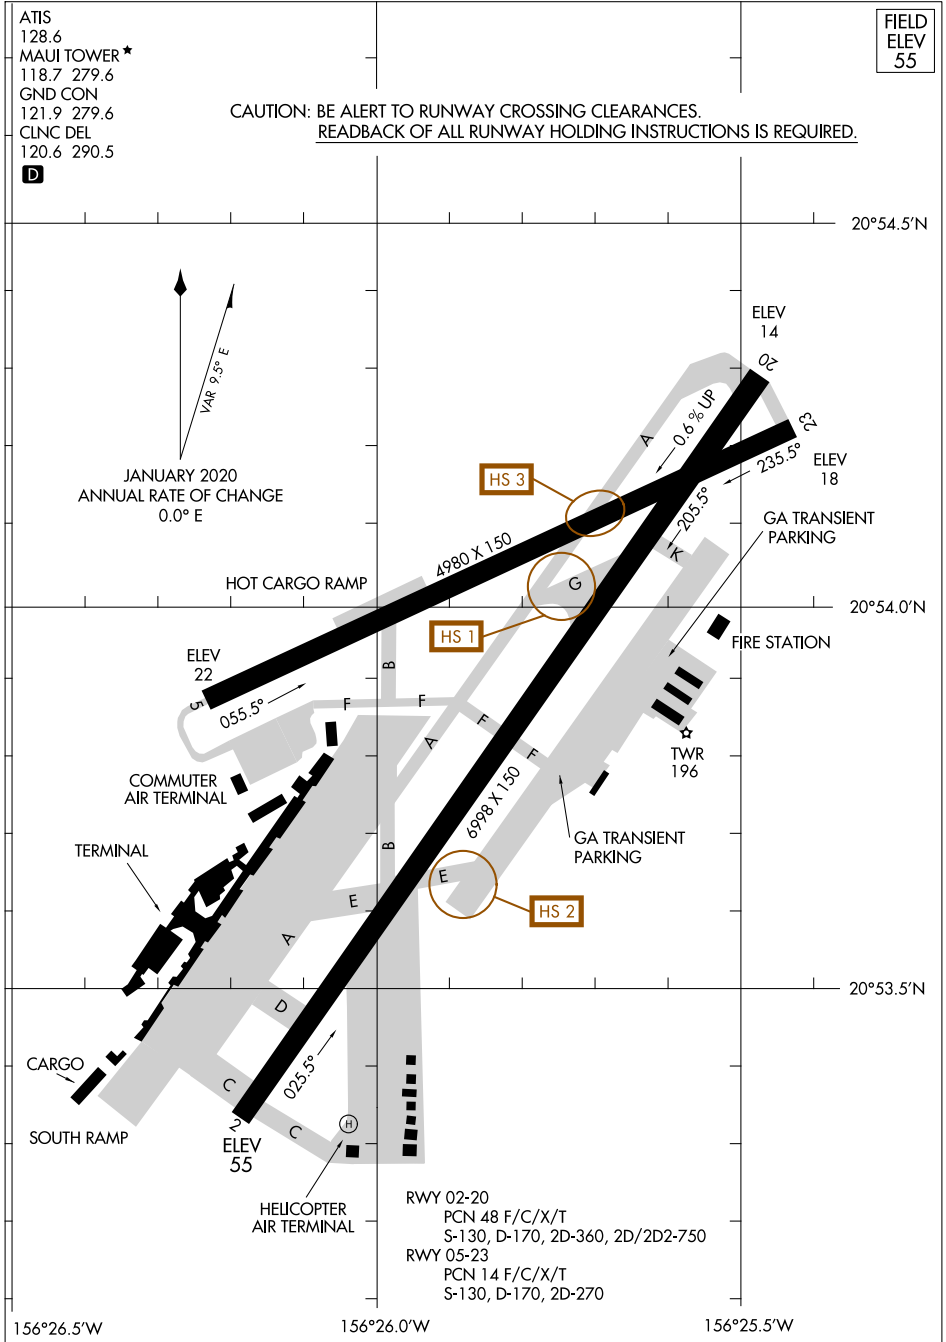

24193

AIRPORT DIAGRAM

AL-762 (FAA)

KAHULUI (OGG)(PHOG)
KAHULUI, HAWAII

ATIS
 128.6
 MAUI TOWER ★
 118.7 279.6
 GND CON
 121.9 279.6
 CLNC DEL
 120.6 290.5

FIELD
 ELEV
 55

CAUTION: BE ALERT TO RUNWAY CROSSING CLEARANCES.
 READBACK OF ALL RUNWAY HOLDING INSTRUCTIONS IS REQUIRED.

D

PAC, 31 OCT 2024 to 26 DEC 2024

PAC, 31 OCT 2024 to 26 DEC 2024

AIRPORT DIAGRAM

24193

KAHULUI, HAWAII
KAHULUI (OGG)(PHOG)