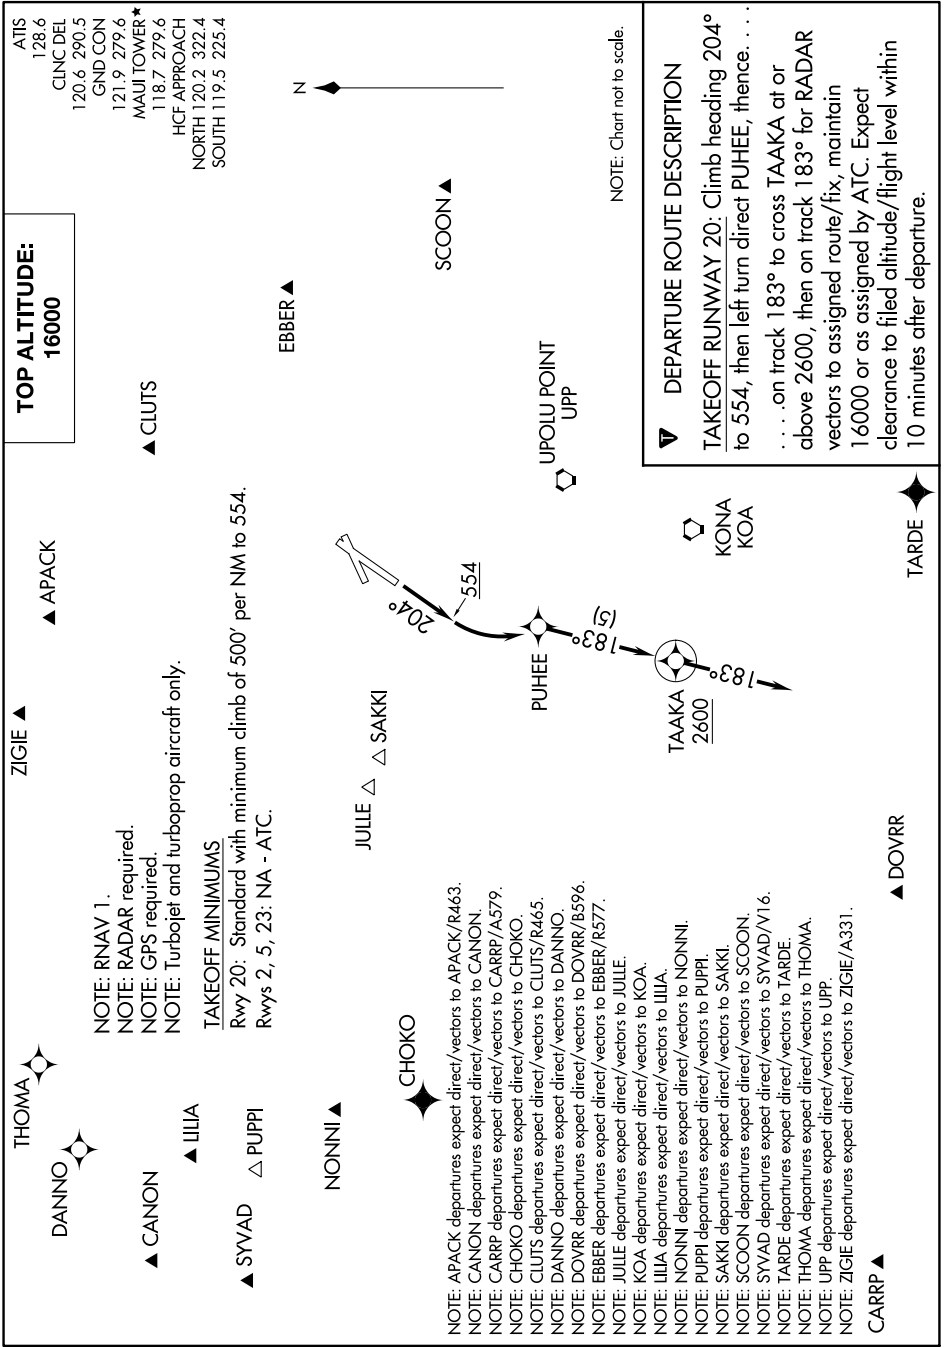

PUHEE ONE DEPARTURE (RNAV)

AL-762 (FAA)

KAHALUI (OGG)(PHOG)
KAHALUI, HAWAII

PAC, 31 OCT 2024 to 26 DEC 2024

PUHEE ONE DEPARTURE (RNAV)

PAC, 31 OCT 2024 to 26 DEC 2024