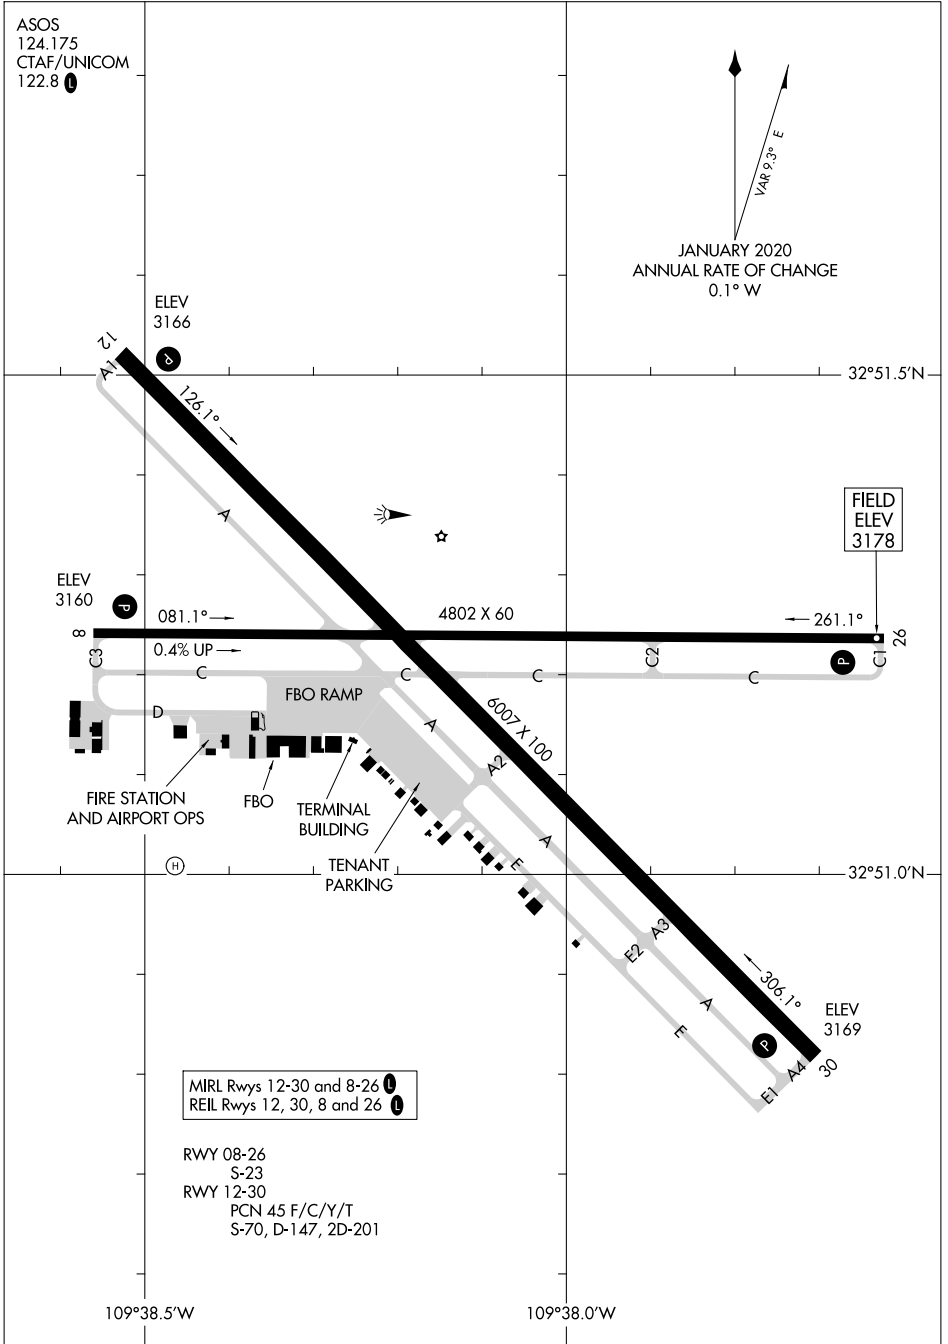

ASOS  
124.175  
CTAF/UNICOM  
122.8

  
 JANUARY 2020  
 ANNUAL RATE OF CHANGE  
 0.1° W

SW-4, 28 NOV 2024 to 26 DEC 2024

SW-4, 28 NOV 2024 to 26 DEC 2024

MIRL Rwys 12-30 and 8-26  
 REIL Rwys 12, 30, 8 and 26

RWY 08-26  
 S-23  
 RWY 12-30  
 PCN 45 F/C/Y/T  
 S-70, D-147, 2D-201

109°38.5'W

109°38.0'W