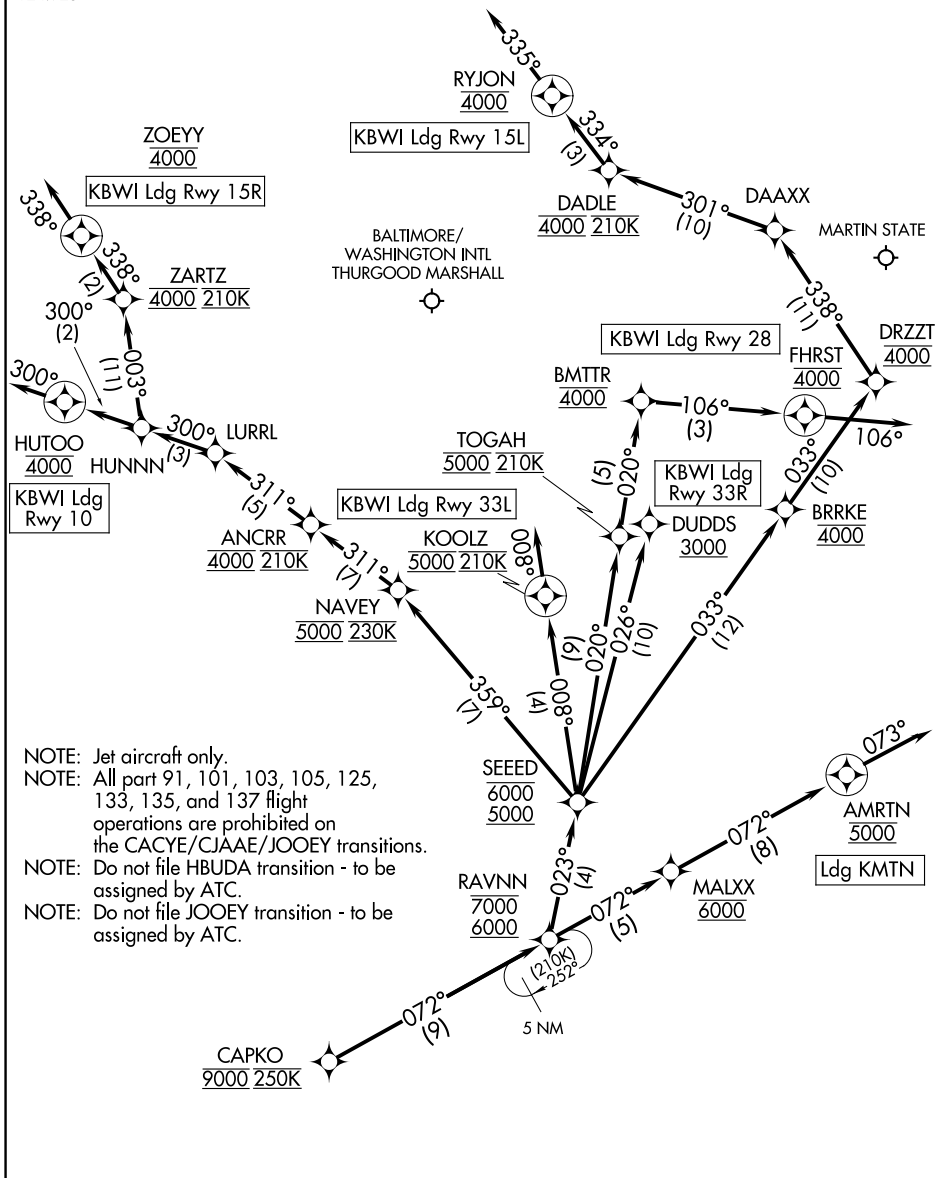

RAVNN SEVEN ARRIVAL (RNAV) Arrival Routes

BALTIMORE, MARYLAND

POTOMAC APP CON
 128.35 270.275
 BWI D-ATIS
 115.1 127.8
 MTN ATIS
 124.925

RNAV 1 - DME/DME/IRU or GPS.
 RADAR required.

NE-3, 28 NOV 2024 to 26 DEC 2024

NE-3, 28 NOV 2024 to 26 DEC 2024

NOTE: Jet aircraft only.
 NOTE: All part 91, 101, 103, 105, 125, 133, 135, and 137 flight operations are prohibited on the CACYE/CJAAE/JOOEY transitions.
 NOTE: Do not file HBUDA transition - to be assigned by ATC.
 NOTE: Do not file JOOEY transition - to be assigned by ATC.

NOTE: Chart not to scale.

(CONTINUED ON FOLLOWING PAGE)