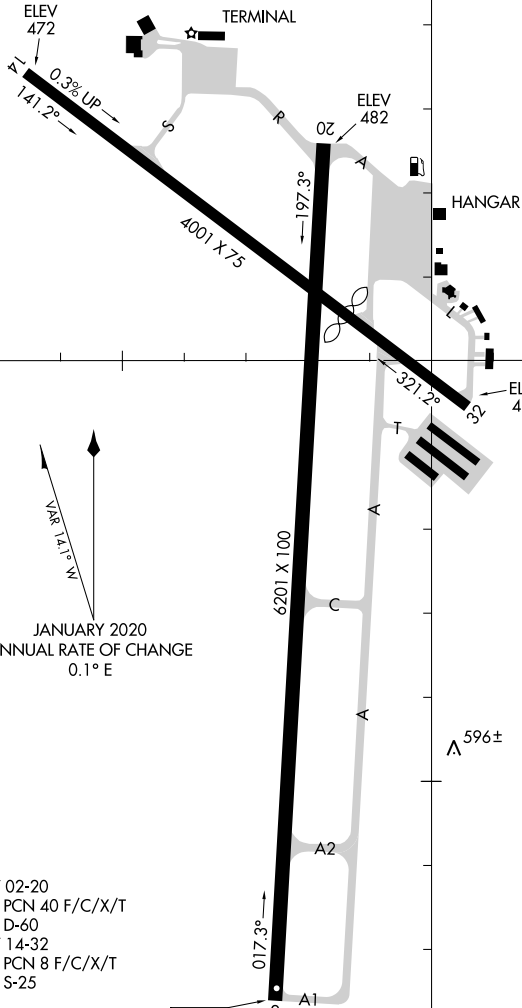

22083

AIRPORT DIAGRAM

AL-868 (FAA)

DILLANT/HOPKINS (EEN)
KEENE, NEW HAMPSHIRE

AWOS-3PT
119.025
CTAF/UNICOM
123.0

VAR 141.1° M
 JANUARY 2020
 ANNUAL RATE OF CHANGE
 0.1° E

RWY 02-20
 PCN 40 F/C/X/T
 D-60
 RWY 14-32
 PCN 8 F/C/X/T
 S-25

FIELD
 ELEV
 488

NE-1, 28 NOV 2024 to 26 DEC 2024

NE-1, 28 NOV 2024 to 26 DEC 2024

72°17'W

72°16'W

42°53'N

42°54'N

AIRPORT DIAGRAM