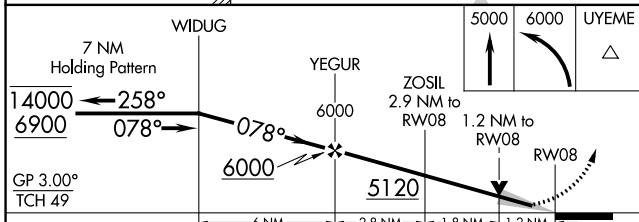

WAAS CH 40211 W08A	APP CRS 078°	Rwy Idg TDZE Apt Elev	8704 4149 4153
--	------------------------	-----------------------------	---

RNAV (GPS) RWY 8

JOSLIN FLD/MAGIC VALLEY RGNL (TWF')

RNP APCH - GPS.			MISSED APPROACH: Climb to 5000 then climbing left turn to 6000 direct UYEME and hold.		
<p>▼ For uncompensated Baro-VNAV systems, LNAV/VNAV NA below -15°C or above 54°C. Circling Rwy 30 NA at night.</p>					

ASOS 135.025	TWIN FALLS APP CON* 126.7 353.75	TWIN FALLS TOWER* 118.2 (CTAF) 0 317.5	GND CON 121.7	CLNC DEL 123.65	UNICOM 122.95
------------------------	--	--	-------------------------	---------------------------	-------------------------