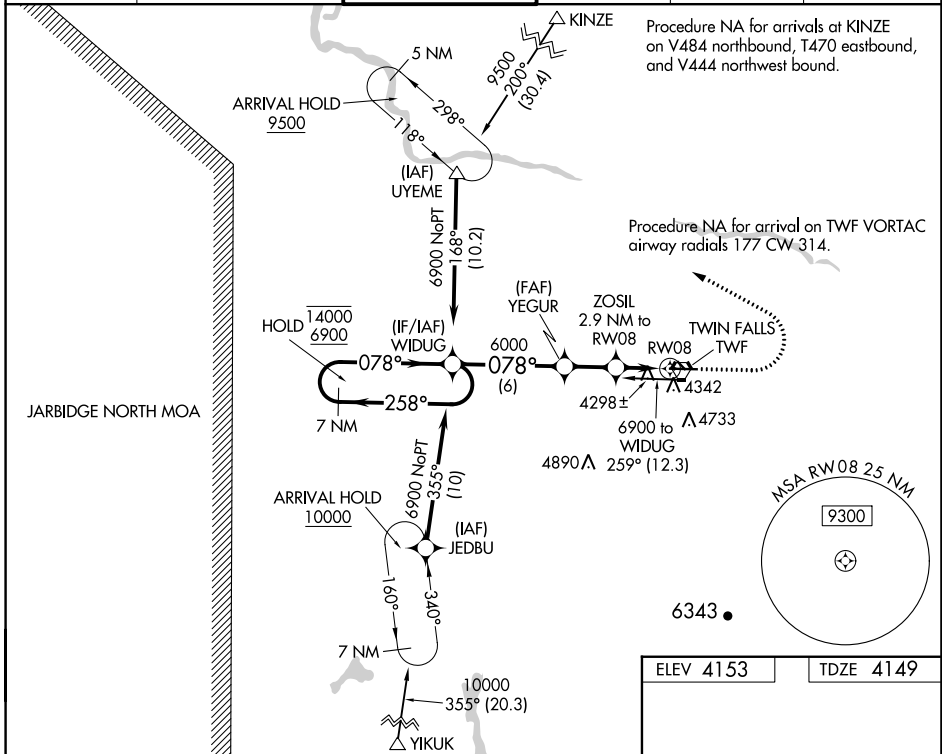

WAAS CH 40211 W08A	APP CRS 078°	Rwy Idg TDZE Apt Elev	8704 4149 4153
--	------------------------	-----------------------------	---

RNAV (GPS) RWY 8

JOSLIN FLD/MAGIC VALLEY RGNL (TWF')

RNP APCH - GPS.			MISSED APPROACH: Climb to 5000 then climbing left turn to 6000 direct UYEME and hold.		
<p>▼ For uncompensated Baro-VNAV systems, LNAV/VNAV NA below -15°C or above 54°C. Circling Rwy 30 NA at night.</p>					

ASOS 135.025	TWIN FALLS APP CON* 126.7 353.75	TWIN FALLS TOWER* 118.2 (CTAF) 0 317.5	GND CON 121.7	CLNC DEL 123.65	UNICOM 122.95
------------------------	--	--	-------------------------	---------------------------	-------------------------

ELEV 4153	TDZE 4149
-----------	-----------

CATEGORY	A	B	C	D
LPV DA		4349-3/4	200 (200-3/4)	
LNAV/VNAV DA		4583-1 1/4	434 (500-1 1/4)	
LNAV MDA	4560-1	411 (500-1)	4560-1 1/8	411 (500-1 1/8)
CIRCLING	4700-1 547 (600-1)	4780-1 627 (700-1)	5100-2 3/4 947 (1000-2 3/4)	5100-3 947 (1000-3)

REIL Rwy 8 0
HIRL Rwy 8-26 0

NW-1, 28 NOV 2024 to 26 DEC 2024

NW-1, 28 NOV 2024 to 26 DEC 2024