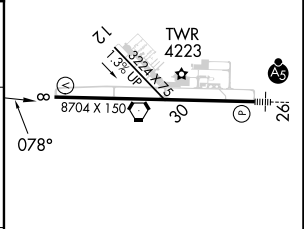

VORTAC TWF 113.1 Chan 78	APP CRS 078°	Rwy Idg TDZE Apt Elev	8704 4149 4154
--	------------------------	-----------------------------	---

VOR/DME RWY 8
JOSLIN FLD/MAGIC VALLEY RGNL (TWF)

⚠ Circling to Rwy 30 NA at night. VDP NA with Jerome altimeter setting. When local altimeter setting not received, use Jerome altimeter setting and increase all MDA 60 feet and S-8 Cats C and D visibility ¼ mile and Circling Cat C visibility ¼ mile.

⚠ MISSED APPROACH: Climbing left turn to 6000 on heading 245° and TWF R-314 to WALL/TWF 11 DME and hold.

ASOS 135.025	TWIN FALLS APP CON* 126.7 353.75	TWIN FALLS TOWER* 118.2 (CTAF) 0 317.5	GND CON 121.7	CLNC DEL 123.65	UNICOM 122.95
------------------------	--	--	-------------------------	---------------------------	-------------------------

NW-1, 28 NOV 2024 to 26 DEC 2024

NW-1, 28 NOV 2024 to 26 DEC 2024

CATEGORY	A	B	C	D
S-8	4560-1	411 (500-1)	4560-1 1/8	411 (500-1 1/8)
C CIRCLING	4700-1 546 (600-1)	4780-1 626 (700-1)	5100-2 3/4 946 (1000-2 3/4)	5100-3 946 (1000-3)