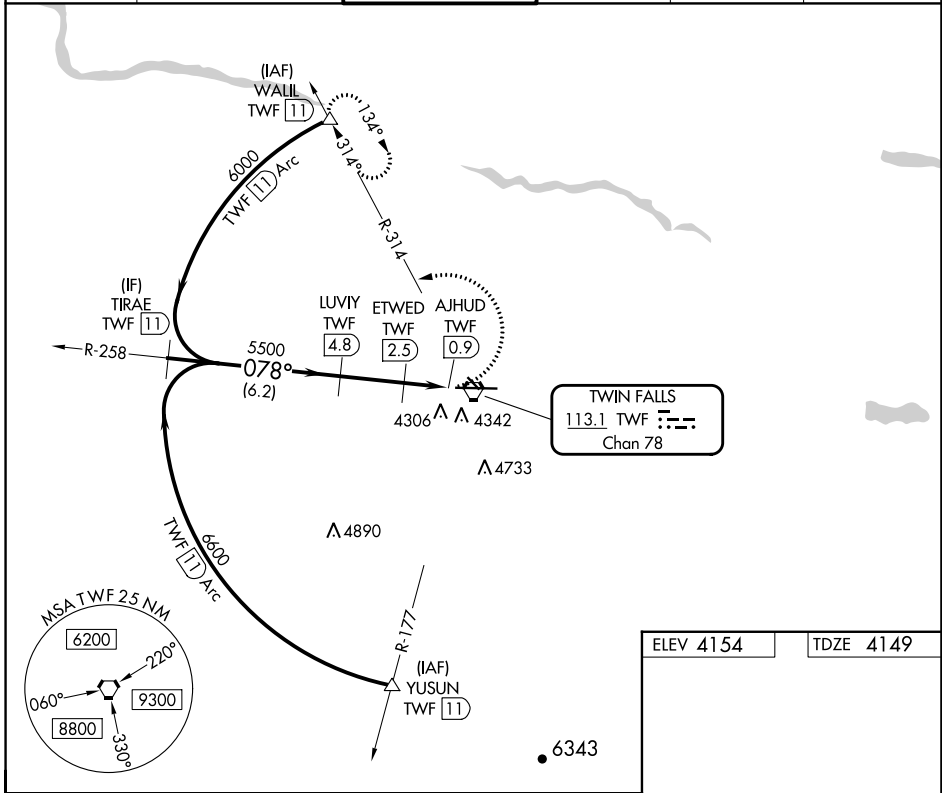

VORTAC TWF 113.1 Chan 78	APP CRS 078°	Rwy Idg TDZE Apt Elev	8704 4149 4154
--	------------------------	-----------------------------	---

VOR/DME RWY 8
JOSLIN FLD/MAGIC VALLEY RGNL (TWF)

⚠ Circling to Rwy 30 NA at night. VDP NA with Jerome altimeter setting. When local altimeter setting not received, use Jerome altimeter setting and increase all MDA 60 feet and S-8 Cats C and D visibility ¼ mile and Circling Cat C visibility ¼ mile.

⚠ MISSED APPROACH: Climbing left turn to 6000 on heading 245° and TWF R-314 to WALL/TWF 11 DME and hold.

ASOS 135.025	TWIN FALLS APP CON* 126.7 353.75	TWIN FALLS TOWER* 118.2 (CTAF) 0 317.5	GND CON 121.7	CLNC DEL 123.65	UNICOM 122.95
------------------------	--	--	-------------------------	---------------------------	-------------------------

NW-1, 28 NOV 2024 to 26 DEC 2024

NW-1, 28 NOV 2024 to 26 DEC 2024

CATEGORY	A	B	C	D
S-8	4560-1	411 (500-1)	4560-1 1/8	411 (500-1 1/8)
C CIRCLING	4700-1 546 (600-1)	4780-1 626 (700-1)	5100-2 3/4 946 (1000-2 3/4)	5100-3 946 (1000-3)

REIL Rwy 8 **0**
HIRL Rwy 8-26 **0**