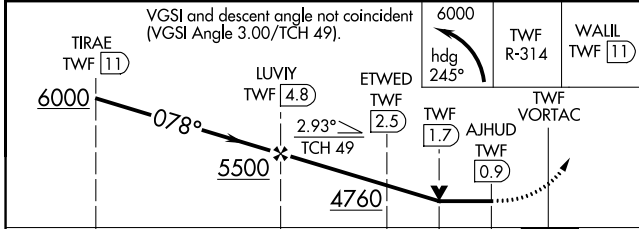

CATEGORY	A	B	C	D
S-8	4560-1	411 (500-1)	4560-1 1/8	411 (500-1 1/8)
C CIRCLING	4700-1 546 (600-1)	4780-1 626 (700-1)	5100-2 3/4 946 (1000-2 3/4)	5100-3 946 (1000-3)

REIL Rwy 8 **0**
HIRL Rwy 8-26 **0**