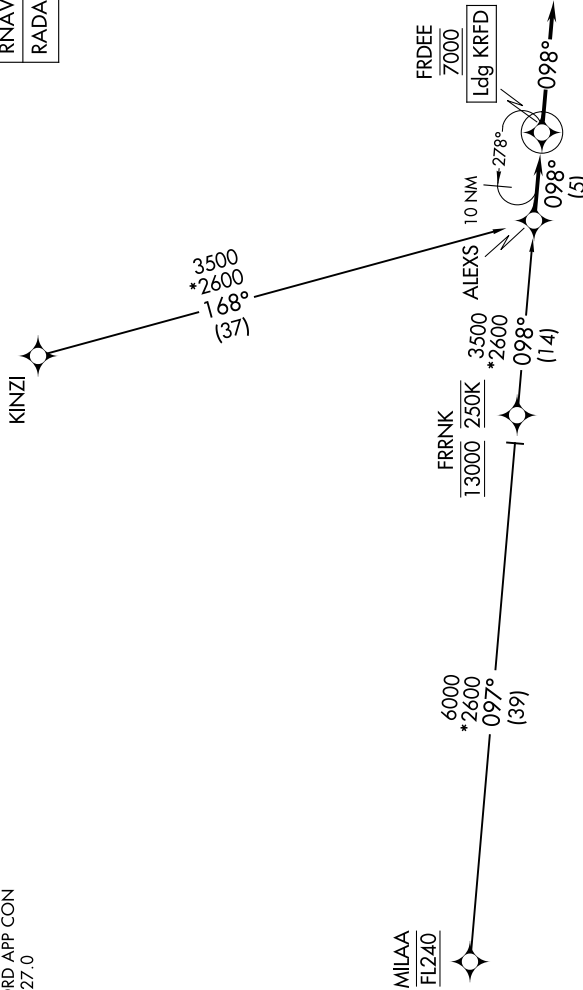

(ALEXS.ALEXS1) 24025

AL-954 (FAA)

CHICAGO/ROCKFORD INTL (RFD)
CHICAGO/ROCKFORD, ILLINOIS

ALEXS ONE ARRIVAL (RNAV)

ROCKFORD APP CON
121.0 327.0
ATIS
127.6

RNAV 1 - DME/DME/IRU or GPS.
RADAR required.

NOTE: Chart not to scale.

ARRIVAL ROUTE DESCRIPTION

KINZI TRANSITION (KINZI.ALEXS1)
MILAA TRANSITION (MILAA.ALEXS1)

From ALEXS on track 098° to cross FRDEE at 7000, then on track 098°.
Expect RADAR vectors to final approach course.

EC-3, 28 NOV 2024 to 26 DEC 2024

EC-3, 28 NOV 2024 to 26 DEC 2024

ALEXS ONE ARRIVAL (RNAV)
(ALEXS.ALEXS1) 25JAN24

CHICAGO/ROCKFORD, ILLINOIS
CHICAGO/ROCKFORD INTL (RFD)