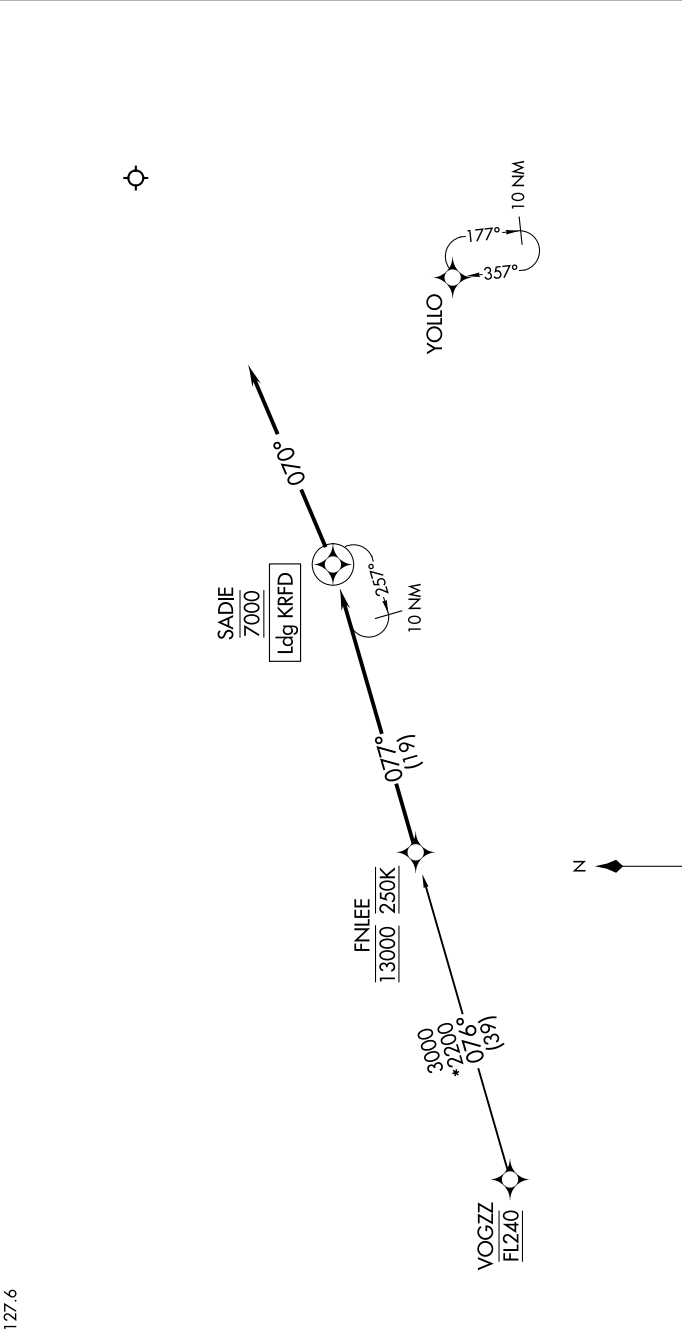

(FNLEE.FNLEE1) 24025

AL-954 (FAA)

CHICAGO/ROCKFORD INTL (R.F'D)
CHICAGO/ROCKFORD, ILLINOIS

FNLEE ONE ARRIVAL (RNAV)

RNAV 1 - DME/DME/IRU or GPS.
RADAR required.

EC-3, 28 NOV 2024 to 26 DEC 2024

ROCKFORD APP CON
121.0 327.0
ATIS
127.6

ARRIVAL ROUTE DESCRIPTION

VOGZZ TRANSITION (VOGZZ.FNLEE1)

From FNLEE on track 077° to cross SADIE at 7000, then on track 070°.
Expect RADAR vectors to final approach course.

NOTE: Chart not to scale.

EC-3, 28 NOV 2024 to 26 DEC 2024

FNLEE ONE ARRIVAL (RNAV)

(FNLEE.FNLEE1) 25JAN24

CHICAGO/ROCKFORD, ILLINOIS
CHICAGO/ROCKFORD INTL (R.F'D)