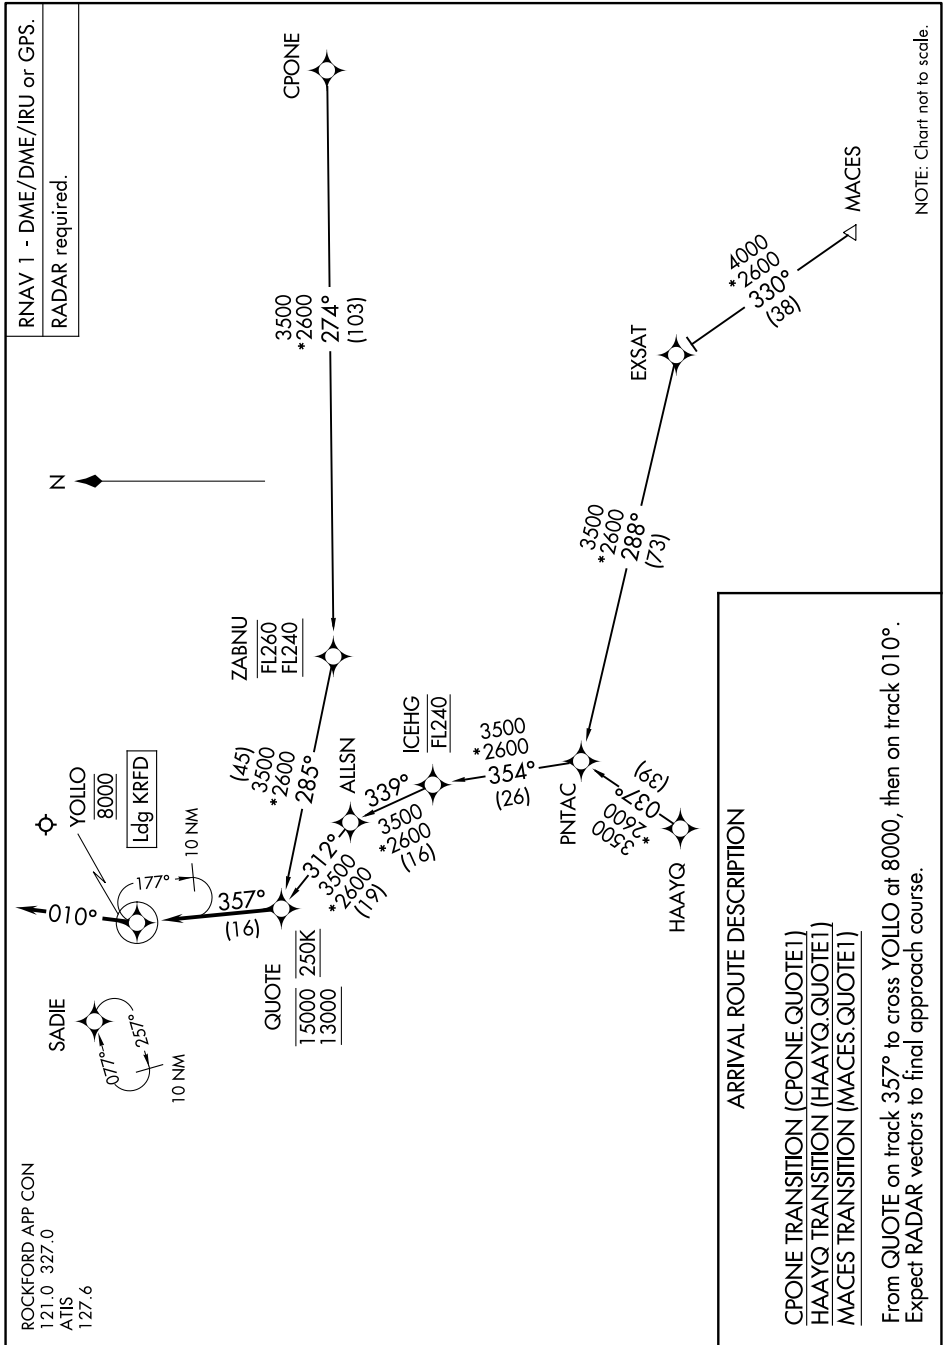

(QUOTE.QUOTE1) 24025

AL-954 (FAA)

CHICAGO/ROCKFORD INTL (R.F'D)
CHICAGO/ROCKFORD, ILLINOIS

QUOTE ONE ARRIVAL (RNAV)

EC-3, 28 NOV 2024 to 26 DEC 2024

ROCKFORD APP CON
121.0 327.0
ATIS
127.6

RNAV 1 - DME/DME/IRU or GPS.
RADAR required.

NOTE: Chart not to scale.

EC-3, 28 NOV 2024 to 26 DEC 2024

QUOTE ONE ARRIVAL (RNAV)

(QUOTE.QUOTE1) 25JAN24

CHICAGO/ROCKFORD, ILLINOIS
CHICAGO/ROCKFORD INTL (R.F'D)