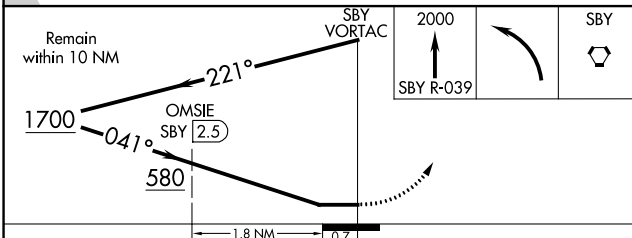

▽ **△** Rwy 5 helicopter visibility reduction below 3/4 SM NA.

MISSED APPROACH: Climb to 2000 on SBY VORTAC R-039 then left turn direct SBY VORTAC and hold.

ASOS 118.325	PATUXENT APP CON★ 127.95 314.0	SALISBURY TOWER★ 119.425 (CTAF)	GND CON 123.775	CLNC DEL 123.775	CLNC DEL 118.55 (when twr closed)	UNICOM 122.95
------------------------	--	---	---------------------------	----------------------------	--	-------------------------

NE-3, 28 NOV 2024 to 26 DEC 2024

NE-3, 28 NOV 2024 to 26 DEC 2024

ELEV 53	D TDZE 47
---------	------------------

TWR 128

REIL Rws 5, 14 and 23
MIRL Rwy 5-23
HIRL Rwy 14-32

CATEGORY	A	B	C	D
S-5	580-1	533 (600-1)	580-1½ 533 (600-1½)	580-1¾ 533 (600-1¾)
C CIRCLING	580-1	527 (600-1)	580-1½ 527 (600-1½)	700-2 647 (700-2)
OMSIE FIX MINIMUMS				
S-5	440-1	393 (400-1)	440-1½ 393 (400-1½)	440-1¾ 393 (400-1¾)
C CIRCLING	480-1 427 (500-1)	520-1 467 (500-1)	560-1½ 507 (600-1½)	700-2 647 (700-2)