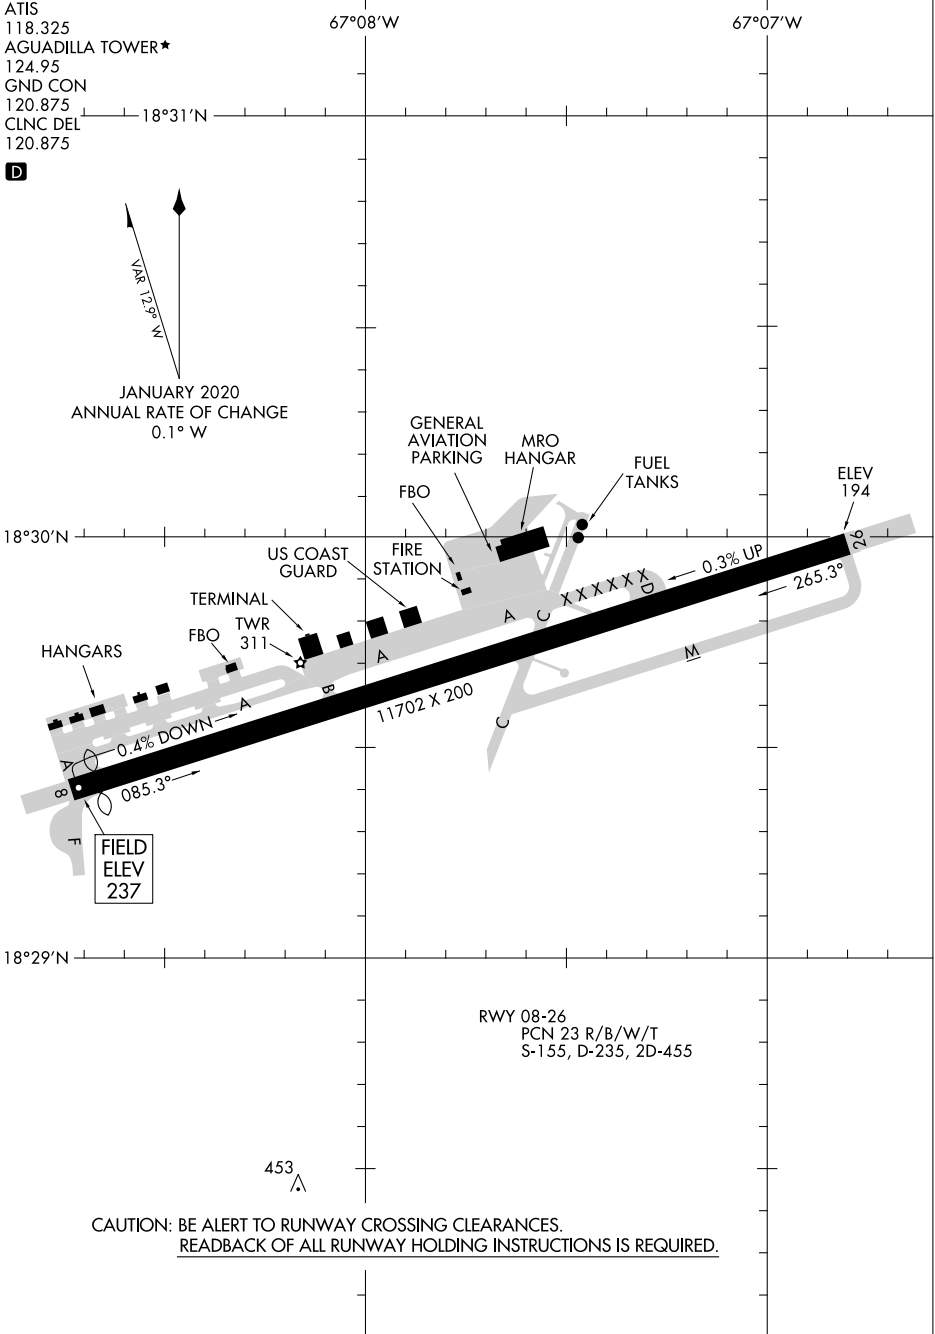

23222

AIRPORT DIAGRAM

AL-1016 (FAA)

RAFAEL HERNANDEZ (BQN) (TJBQ)
AGUADILLA, PUERTO RICO

SE-3, 28 NOV 2024 to 26 DEC 2024

SE-3, 28 NOV 2024 to 26 DEC 2024

AIRPORT DIAGRAM

23222

AGUADILLA, PUERTO RICO
RAFAEL HERNANDEZ (BQN) (TJBQ)