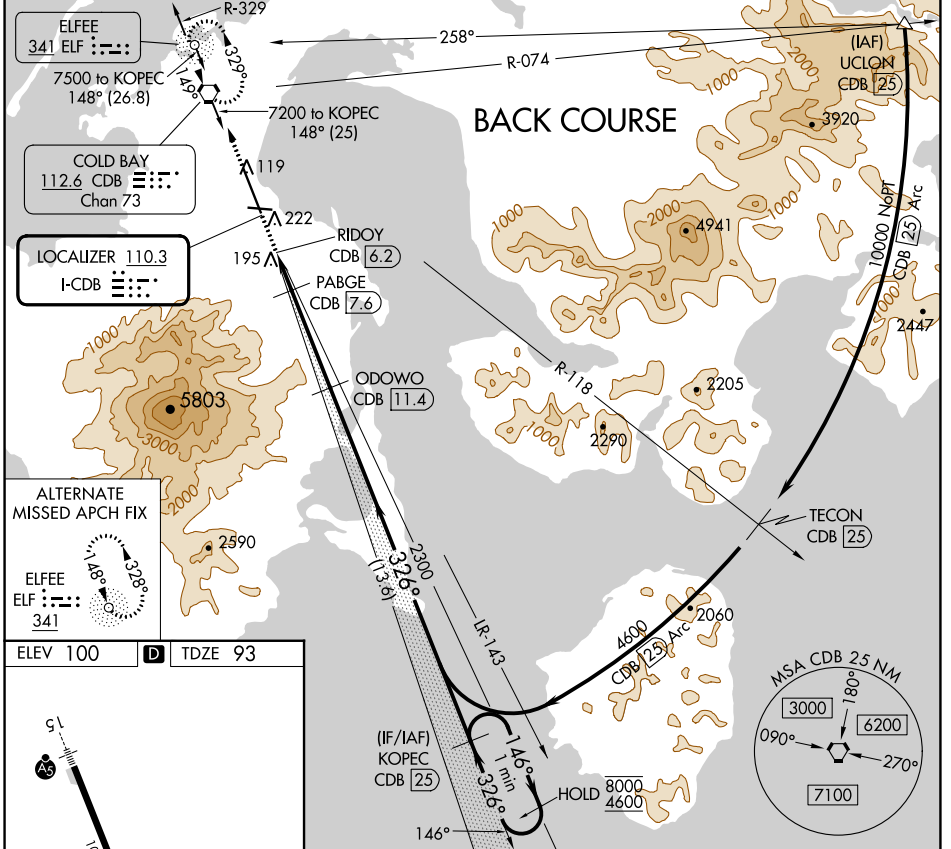

LOC I-CDB 110.3	APP CRS 326°	Rwy ldg 10179 TDZE 93 Apt Elev 100
---------------------------	------------------------	---

LOC BC RWY 33

COLD BAY (CDB) (PACD)

DME required.

⚠ Circling NA for Cat A southwest of Rwy 15-33 at night. DME from CDB VORTAC.
 ⚠ Simultaneous reception of I-CDB and CDB DME required. Circling NA for Cats B/C/D southwest of Rwy 15-33.

MISSED APPROACH: Climb to 4000 direct CDB VORTAC and hold, continue climb-in-hold to 4000.

ASOS 135.75	ANCHORAGE CENTER 118.5 278.3	COLD BAY RADIO 123.6 (CTAF) 0
-----------------------	--	---

CATEGORY	A	B	C	D
S-33		420-1 $\frac{1}{8}$	327 (400-1 $\frac{1}{8}$)	
C CIRCLING	540-1 $\frac{1}{8}$ 440 (500-1 $\frac{1}{8}$)	560-1 $\frac{1}{8}$	460 (500-1 $\frac{1}{8}$)	860-2 $\frac{1}{2}$ 760 (800-2 $\frac{1}{2}$)

AK, 31 OCT 2024 to 26 DEC 2024

AK, 31 OCT 2024 to 26 DEC 2024