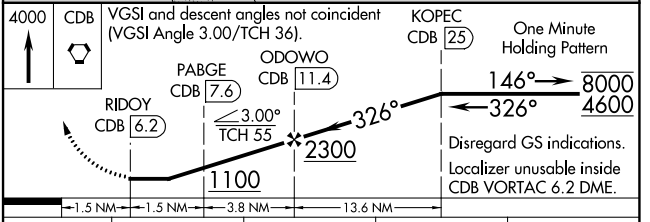

LOC I-CDB 110.3	APP CRS 326°	Rwy ldg 10179 TDZE 93 Apt Elev 100
---------------------------	------------------------	---

LOC BC RWY 33

COLD BAY (CDB) (PACD)

DME required.

⚠ Circling NA for Cat A southwest of Rwy 15-33 at night. DME from CDB VORTAC.
 ⚠ Simultaneous reception of I-CDB and CDB DME required. Circling NA for Cats B/C/D southwest of Rwy 15-33.

MISSED APPROACH: Climb to 4000 direct CDB VORTAC and hold, continue climb-in-hold to 4000.

ASOS 135.75	ANCHORAGE CENTER 118.5 278.3	COLD BAY RADIO 123.6 (CTAF) 0
-----------------------	--	---

CATEGORY	A	B	C	D
S-33		420-1 $\frac{1}{8}$	327 (400-1 $\frac{1}{8}$)	
C CIRCLING	540-1 $\frac{1}{8}$ 440 (500-1 $\frac{1}{8}$)	560-1 $\frac{1}{8}$	460 (500-1 $\frac{1}{8}$)	860-2 $\frac{1}{2}$ 760 (800-2 $\frac{1}{2}$)