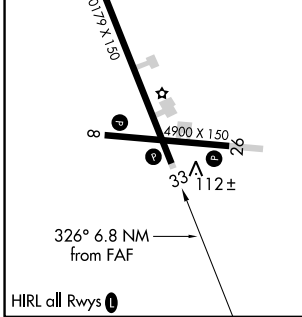

LOC I-CDB 110.3	APP CRS 326°	Rwy ldg 10179 TDZE 93 Apt Elev 100
---------------------------	------------------------	---

LOC BC RWY 33

COLD BAY (CDB) (PACD)

DME required.

⚠ Circling NA for Cat A southwest of Rwy 15-33 at night. DME from CDB VORTAC.
 ⚠ Simultaneous reception of I-CDB and CDB DME required. Circling NA for Cats B/C/D southwest of Rwy 15-33.

MISSED APPROACH: Climb to 4000 direct CDB VORTAC and hold, continue climb-in-hold to 4000.

ASOS 135.75	ANCHORAGE CENTER 118.5 278.3	COLD BAY RADIO 123.6 (CTAF) 0
-----------------------	--	---

CATEGORY	A	B	C	D
S-33		420-1 $\frac{1}{8}$	327 (400-1 $\frac{1}{8}$)	
C CIRCLING	540-1 $\frac{1}{8}$ 440 (500-1 $\frac{1}{8}$)	560-1 $\frac{1}{8}$	460 (500-1 $\frac{1}{8}$)	860-2 $\frac{1}{2}$ 760 (800-2 $\frac{1}{2}$)