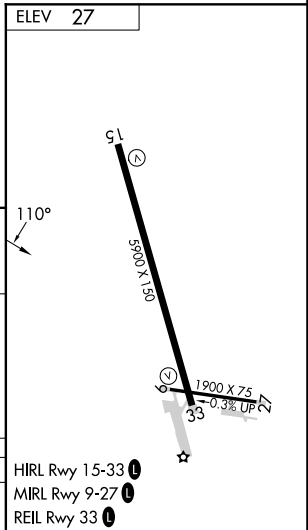

RNAV (GPS)-A
UNALAKLEET (UNK)(PAUN)

APP CRS 110°	Rwy Idg TDZE Apt Elev	N/A N/A 27
------------------------	-----------------------------	---------------------------------------

<p>▽ ▲</p> <p>Circling to Rwy 9 NA at night. Circling NA east of Rwy 15-33. DME/DME RNP-0.3 NA.</p>	<p>MISSED APPROACH: Climbing right turn to 3000 direct EARMI and hold.</p>
---	--

AWOS-3P 132.25	ANCHORAGE CENTER 135.7 335.5	NOME RADIO 122.3	CTAF 123.0
--------------------------	--	----------------------------	----------------------

CATEGORY	A	B	C	D
CIRCLING	400-1 373 (400-1)	700-1 673 (700-1)	700-2 673 (700-2)	860-2¾ 833 (900-2¾)