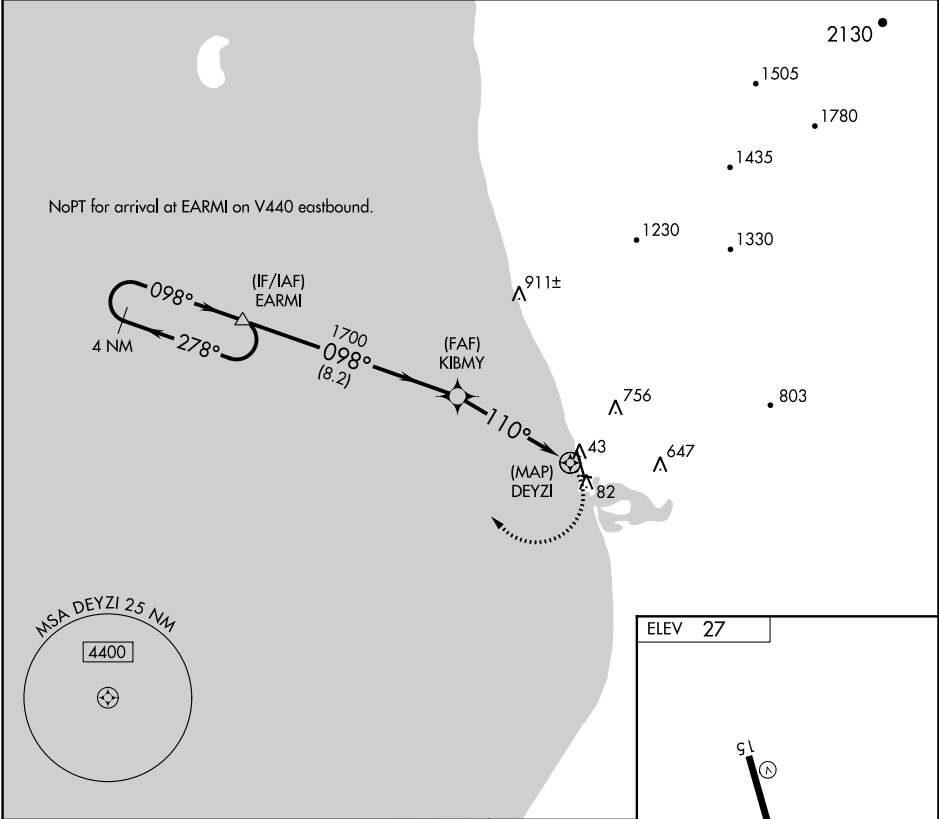

RNAV (GPS)-A
UNALAKLEET (UNK)(PAUN)

APP CRS 110°	Rwy Idg TDZE Apt Elev	N/A N/A 27
------------------------	-----------------------------	---------------------------------------

<p>▽ ▲</p> <p>Circling to Rwy 9 NA at night. Circling NA east of Rwy 15-33. DME/DME RNP-0.3 NA.</p>	<p>MISSED APPROACH: Climbing right turn to 3000 direct EARMI and hold.</p>
---	--

AWOS-3P 132.25	ANCHORAGE CENTER 135.7 335.5	NOME RADIO 122.3	CTAF 123.0
--------------------------	--	----------------------------	----------------------

CATEGORY	A	B	C	D
CIRCLING	400-1 373 (400-1)	700-1 673 (700-1)	700-2 673 (700-2)	860-2¾ 833 (900-2¾)

HIRL Rwy 15-33 **①**
MIRL Rwy 9-27 **①**
REIL Rwy 33 **①**

AK, 31 OCT 2024 to 26 DEC 2024

AK, 31 OCT 2024 to 26 DEC 2024