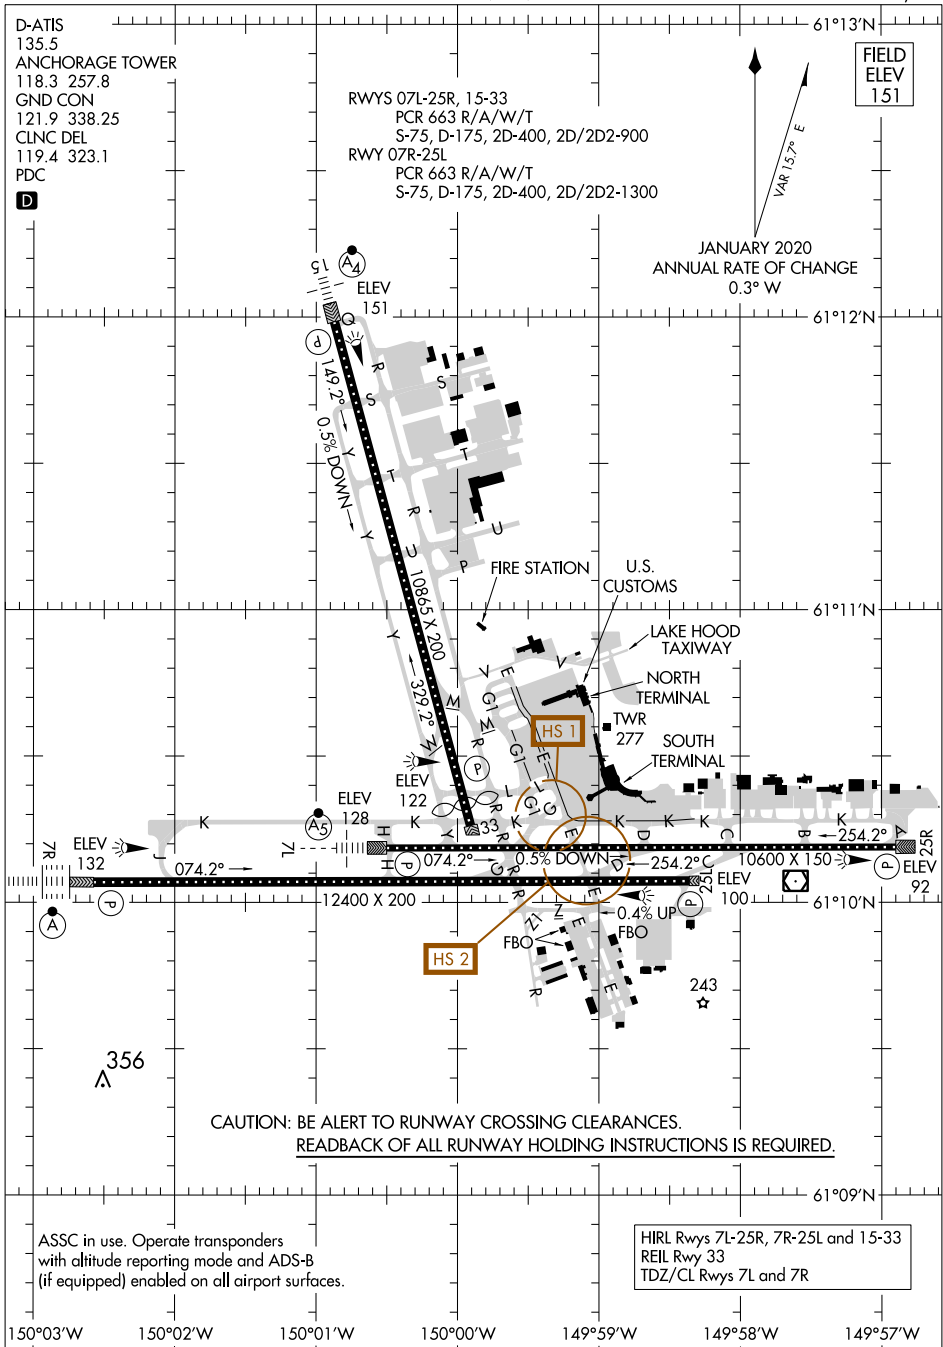

24305 **AIRPORT DIAGRAM** TED STEVENS ANCHORAGE INTL (ANC) (PANC) ANCHORAGE, AK

AK, 31 OCT 2024 to 26 DEC 2024

AK, 31 OCT 2024 to 26 DEC 2024

**AIRPORT DIAGRAM** ANCHORAGE, AK  
 24305 TED STEVENS ANCHORAGE INTL (ANC) (PANC)