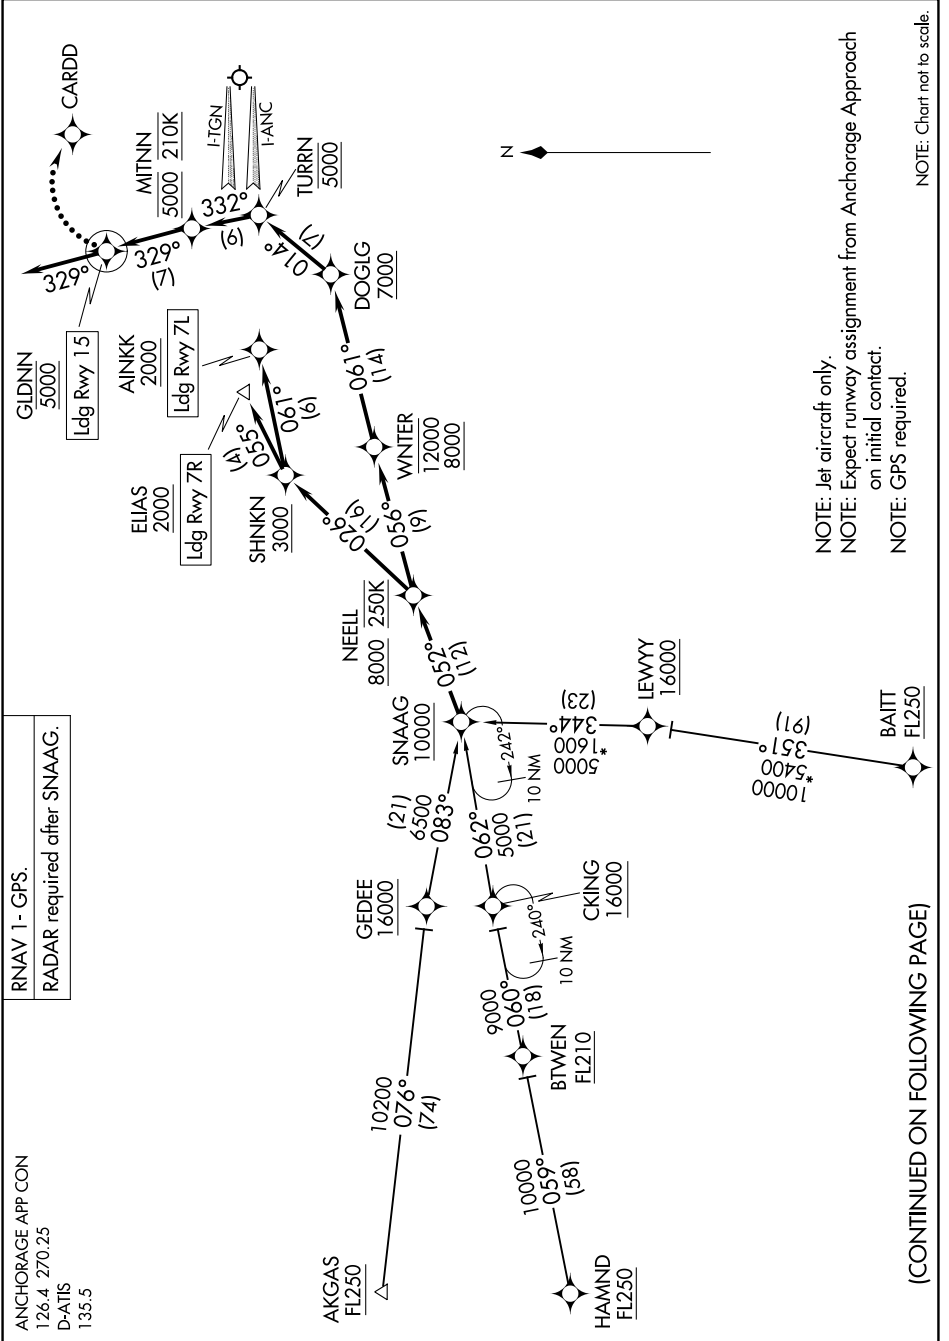

(SNAAG.NEELL7) 24305

NEELL SEVEN ARRIVAL (RNAV)

TED STEVENS ANCHORAGE INTL (ANC)(PANC)
AL-1500 (FAA) ANCHORAGE, ALASKA

AK, 31 OCT 2024 to 26 DEC 2024

NOTE: Jet aircraft only.
 NOTE: Expect runway assignment from Anchorage Approach on initial contact.
 NOTE: GPS required.

(CONTINUED ON FOLLOWING PAGE)

NOTE: Chart not to scale.

AK, 31 OCT 2024 to 26 DEC 2024

NEELL SEVEN ARRIVAL (RNAV)

(SNAAG.NEELL7) 31OCT24

ANCHORAGE, ALASKA
TED STEVENS ANCHORAGE INTL (ANC)(PANC)