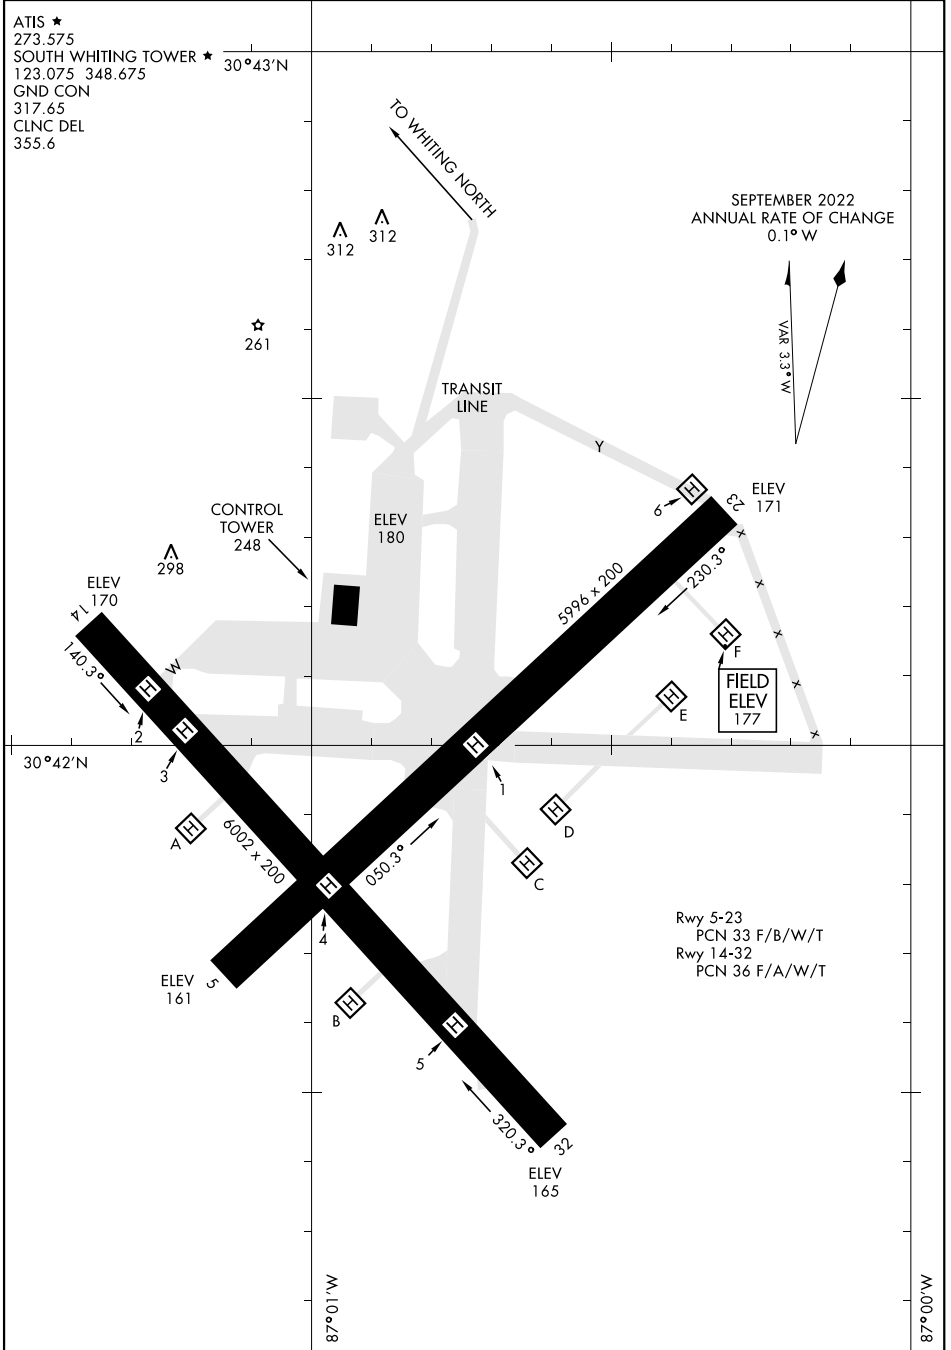

# AIRPORT DIAGRAM

AL-1909 [USN]

WHITING FLD NAS - SOUTH (KNDZ)

MILTON, FLORIDA

ATIS ★  
 273.575  
 SOUTH WHITING TOWER ★ 30°43'N  
 123.075 348.675  
 GND CON  
 317.65  
 CLNC DEL  
 355.6

SE-3, 28 NOV 2024 to 26 DEC 2024

SE-3, 28 NOV 2024 to 26 DEC 2024

# AIRPORT DIAGRAM

MILTON, FLORIDA  
WHITING FLD NAS - SOUTH (KNDZ)