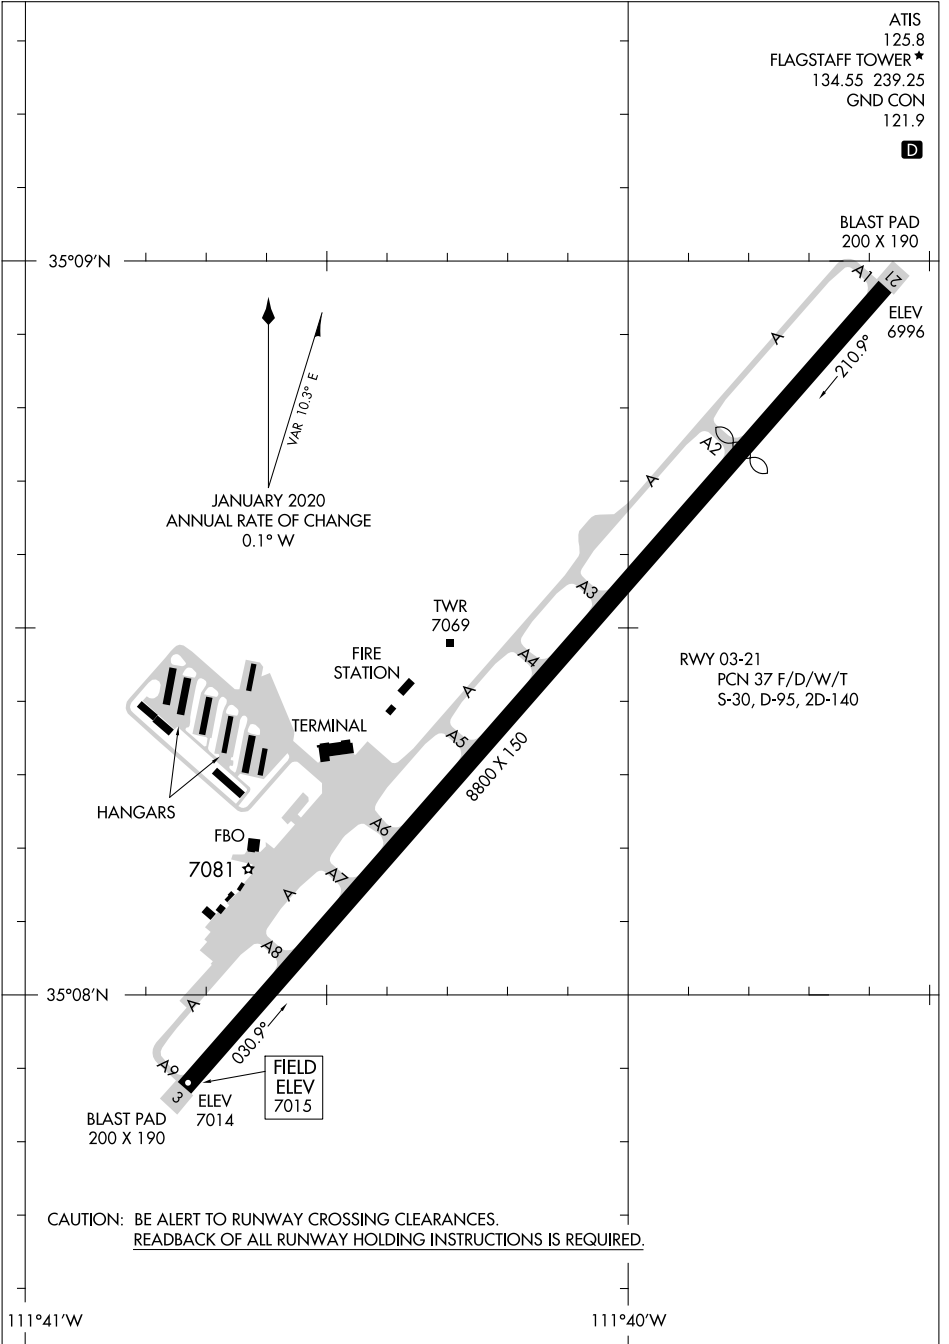

AIRPORT DIAGRAM

AL-5034 (FAA)

FLAGSTAFF PULLIAM (F'L G)
FLAGSTAFF, ARIZONA

SW-4, 28 NOV 2024 to 26 DEC 2024

SW-4, 28 NOV 2024 to 26 DEC 2024

AIRPORT DIAGRAM

FLAGSTAFF, ARIZONA
FLAGSTAFF PULLIAM (F'L G)