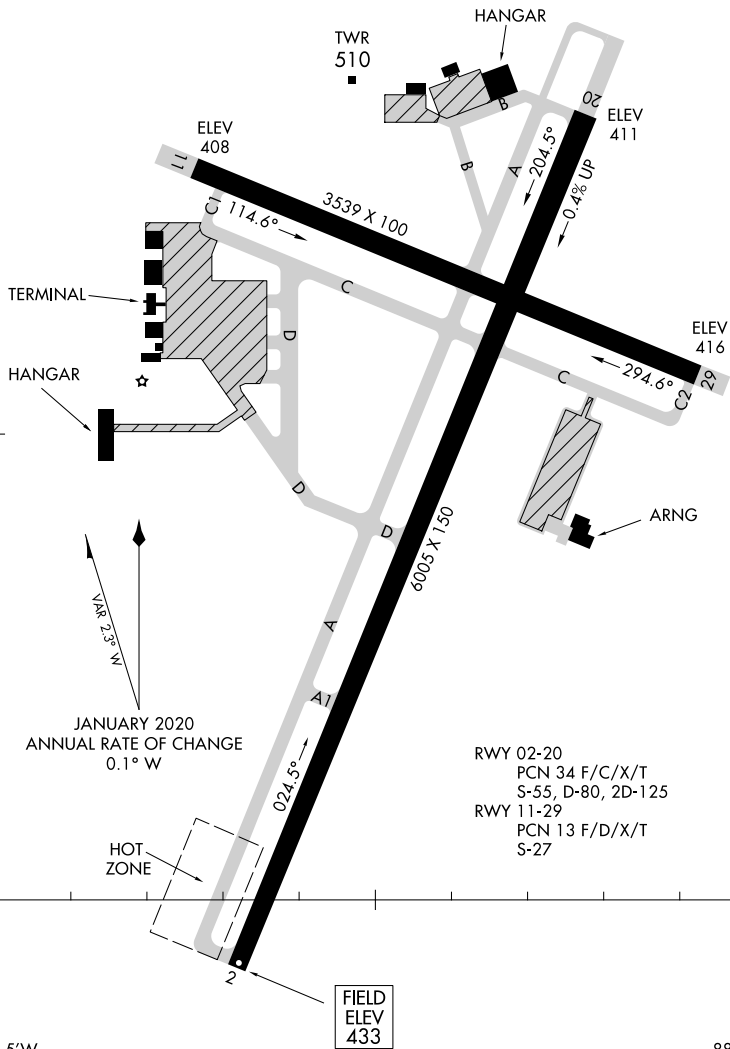

24081

AIRPORT DIAGRAM

AL-5062 (FAA)

MC KELLAR-SIPES RGNL (MKL)
JACKSON, TENNESSEE

ASOS
119.325
JACKSON TOWER ★
127.15 249.95
GND CON
120.9

35°36.5'N

SE-1, 28 NOV 2024 to 26 DEC 2024

SE-1, 28 NOV 2024 to 26 DEC 2024

88°55.5'W

88°54.5'W

CAUTION: BE ALERT TO RUNWAY CROSSING CLEARANCES.
READBACK OF ALL RUNWAY HOLDING INSTRUCTIONS IS REQUIRED.

AIRPORT DIAGRAM

24081

JACKSON, TENNESSEE
MC KELLAR-SIPES RGNL (MKL)