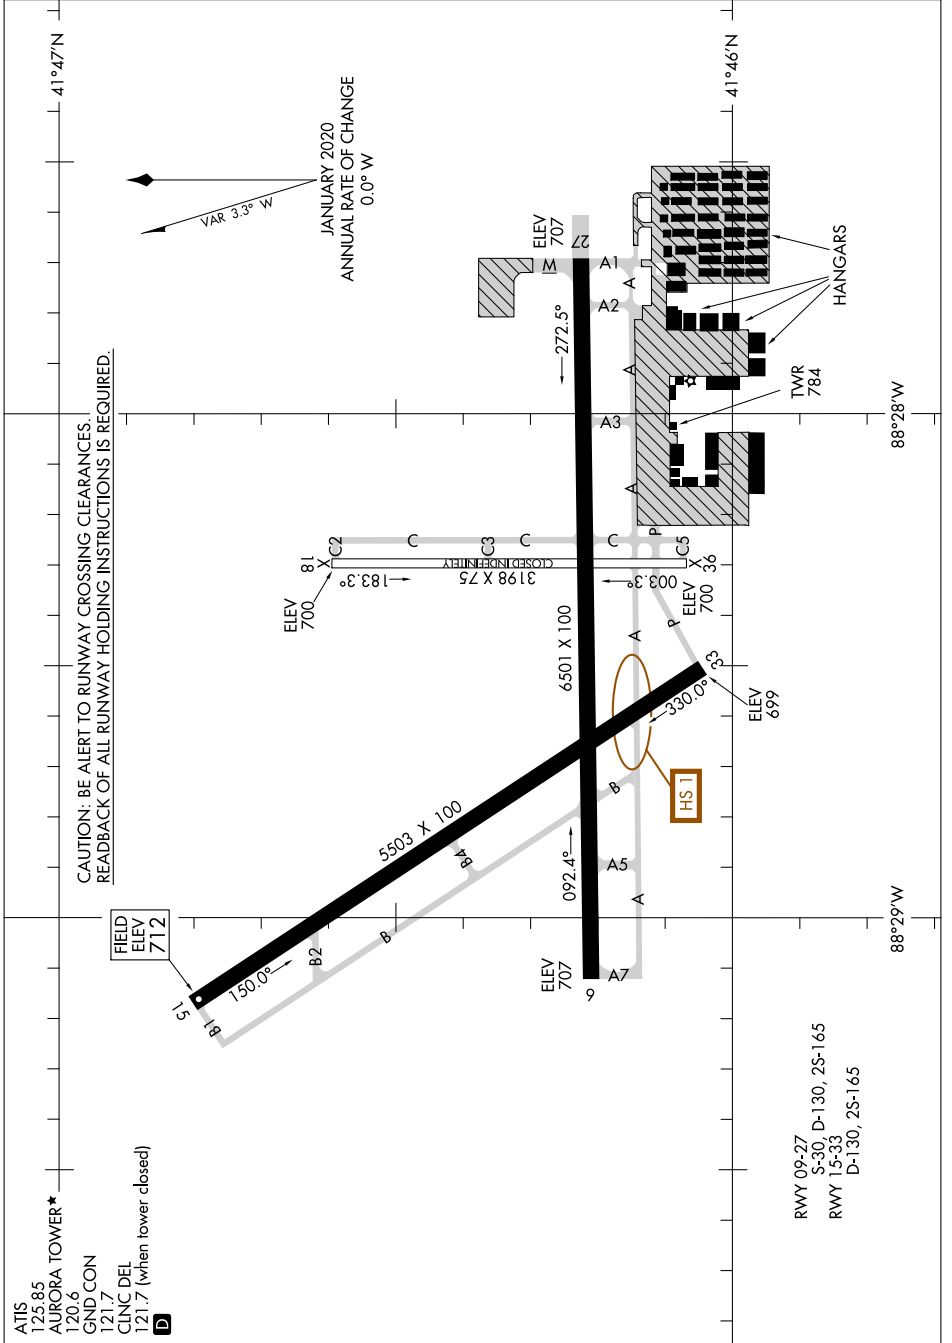

AIRPORT DIAGRAM

AL-5103 (FAA)

AURORA MUNI (ARR)
CHICAGO/AURORA, ILLINOIS

EC-3, 28 NOV 2024 to 26 DEC 2024

EC-3, 28 NOV 2024 to 26 DEC 2024

CAUTION: BE ALERT TO RUNWAY CROSSING CLEARANCES.
REARBACK OF ALL RUNWAY HOLDING INSTRUCTIONS IS REQUIRED.

JANUARY 2020
ANNUAL RATE OF CHANGE
0.0° W
VAR 3.3° W

AIRPORT DIAGRAM

CHICAGO/AURORA, ILLINOIS
AURORA MUNI (ARR)