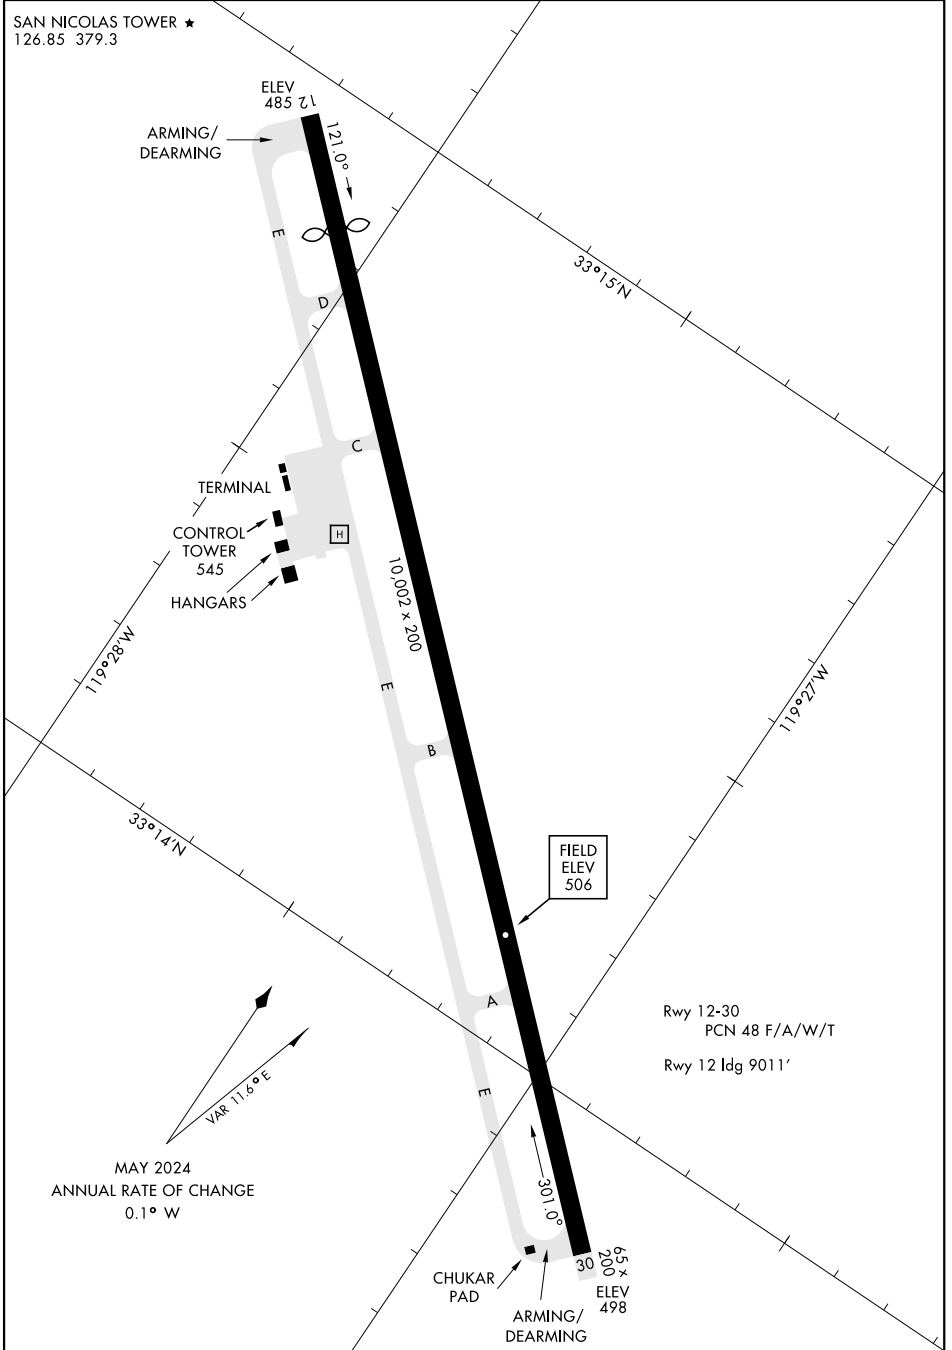

AIRPORT DIAGRAM

[USN]

SAN NICOLAS TOWER ★
126.85 379.3

SW-3, 28 NOV 2024 to 26 DEC 2024

SW-3, 28 NOV 2024 to 26 DEC 2024

AIRPORT DIAGRAM