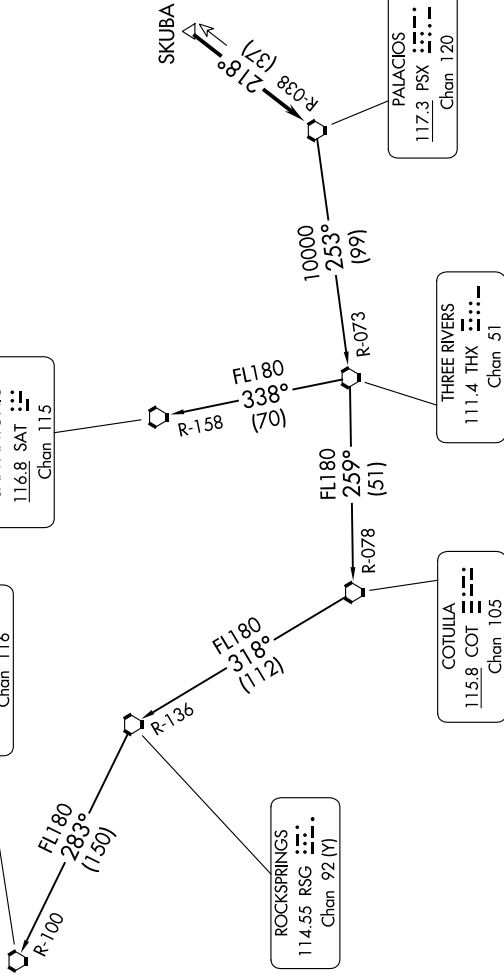

# PALACIOS THREE DEPARTURE

**TOP ALTITUDE:  
ASSIGNED BY ATC**

RADAR and DME required.

TAKEOFF MINIMUMS  
Rwys 16, 34: Standard.

AWOS-3PT  
120.775  
CTAF  
122.9  
HOUSTON DEP CON  
119.7 281.4

FORT STOCKTON  
116.9 FST  
Chan 116

SAN ANTONIO  
116.8 SAT  
Chan 115

ROCKSPRINGS  
114.55 RSG  
Chan 92 (Y)

COTUILA  
115.8 COT  
Chan 105

THREE RIVERS  
111.4 THX  
Chan 51

PALACIOS  
117.3 PSX  
Chan 120

(CONTINUED ON FOLLOWING PAGE)

NOTE: Chart not to scale.

# PALACIOS THREE DEPARTURE