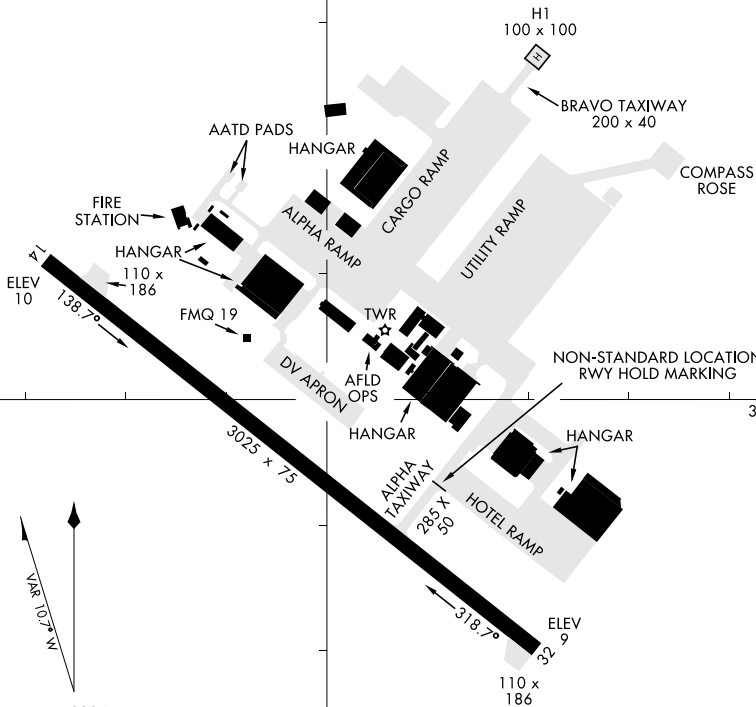

24193

AIRPORT DIAGRAM

[USA]

FELKER AAF (KFAF)

FORT EUSTIS, VIRGINIA

TOWER★
 126.3 269.25
 GND CON
 121.35 229.4
 CLNC DEL
 121.35

37°08' 30"N

FIELD ELEV 12

NE-3, 28 NOV 2024 to 26 DEC 2024

37°08'N

JULY 2024
 ANNUAL RATE OF CHANGE
 0.0°W

Rwy 14-32
 PCN 13 F/B/Y/T

76°36' 30"W

76°36'W

37°07' 30"N

NE-3, 28 NOV 2024 to 26 DEC 2024