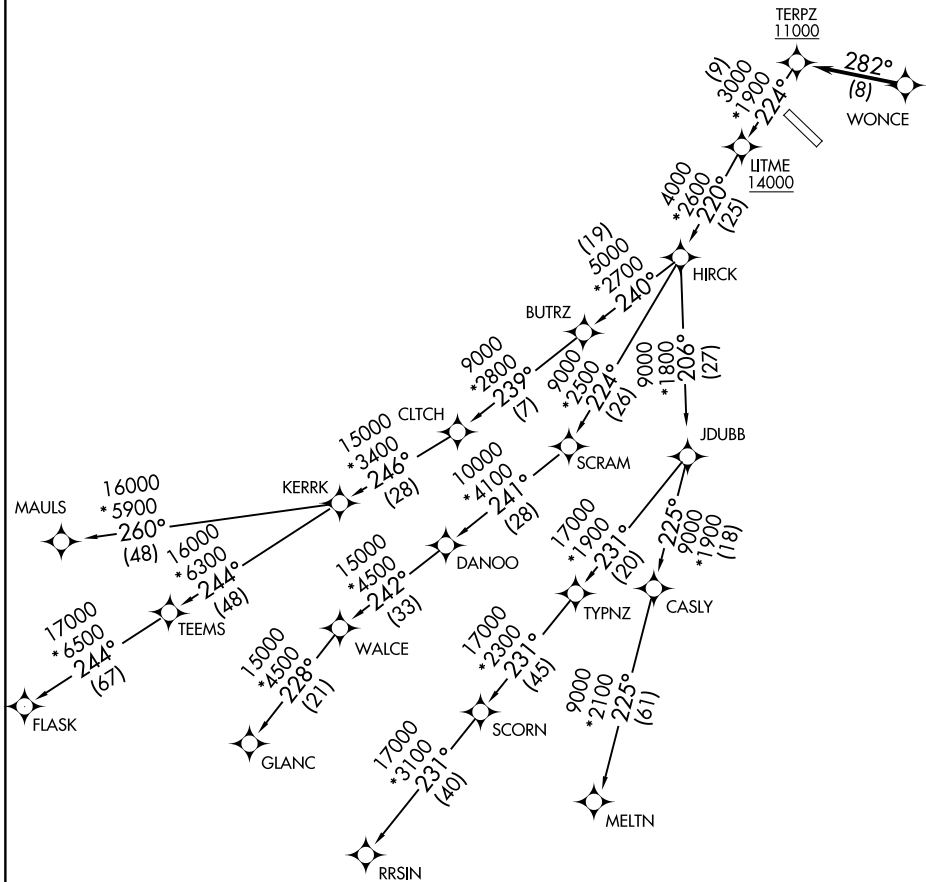

(TERPZ8.TERPZ) 24193

AL-5212 (FAA)

MONTGOMERY COUNTY AIRPARK (GAI)

TERPZ EIGHT DEPARTURE (RNAV)

GAITHERSBURG, MARYLAND

POTOMAC DEP CON
 128.7 307.9
 AWOS-3PT
 128.275
 CLNC DEL
 121.6
 UNICOM
 123.075 (CTAF)

RNAV 1 - DME/DME/IRU or GPS.

RADAR required.

**TOP ALTITUDE:
17000**

NE-3, 28 NOV 2024 to 26 DEC 2024

NE-3, 28 NOV 2024 to 26 DEC 2024

NOTE: Jet aircraft only.

TAKEOFF MINIMUMS:
 Rwy 14, 32: Standard.

NOTE: Chart not to scale.

TERPZ EIGHT DEPARTURE (RNAV)

GAITHERSBURG, MARYLAND

(TERPZ8.TERPZ) 11JUL24

MONTGOMERY COUNTY AIRPARK (GAI)