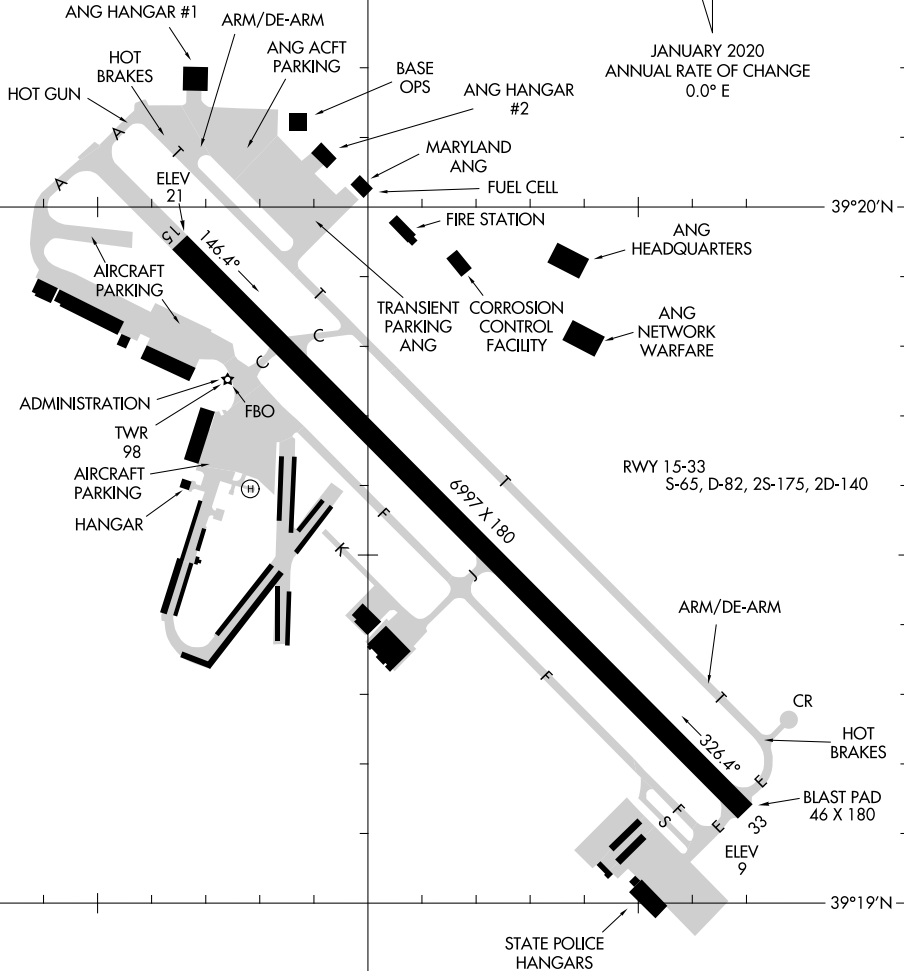

# AIRPORT DIAGRAM

AL-5222 (FAA)

MARTIN STATE (MTN)  
BALTIMORE, MARYLAND

ATIS  
124.925  
MARTIN TOWER ★  
121.3 254.425  
GND CON  
121.8 253.4

FIELD  
ELEV  
22

JANUARY 2020  
ANNUAL RATE OF CHANGE  
0.0° E

NE-3, 28 NOV 2024 to 26 DEC 2024

NE-3, 28 NOV 2024 to 26 DEC 2024

CAUTION: BE ALERT TO RUNWAY CROSSING CLEARANCES.  
READBACK OF ALL RUNWAY HOLDING INSTRUCTIONS IS REQUIRED.

# AIRPORT DIAGRAM

24305

BALTIMORE, MARYLAND  
MARTIN STATE (MTN)