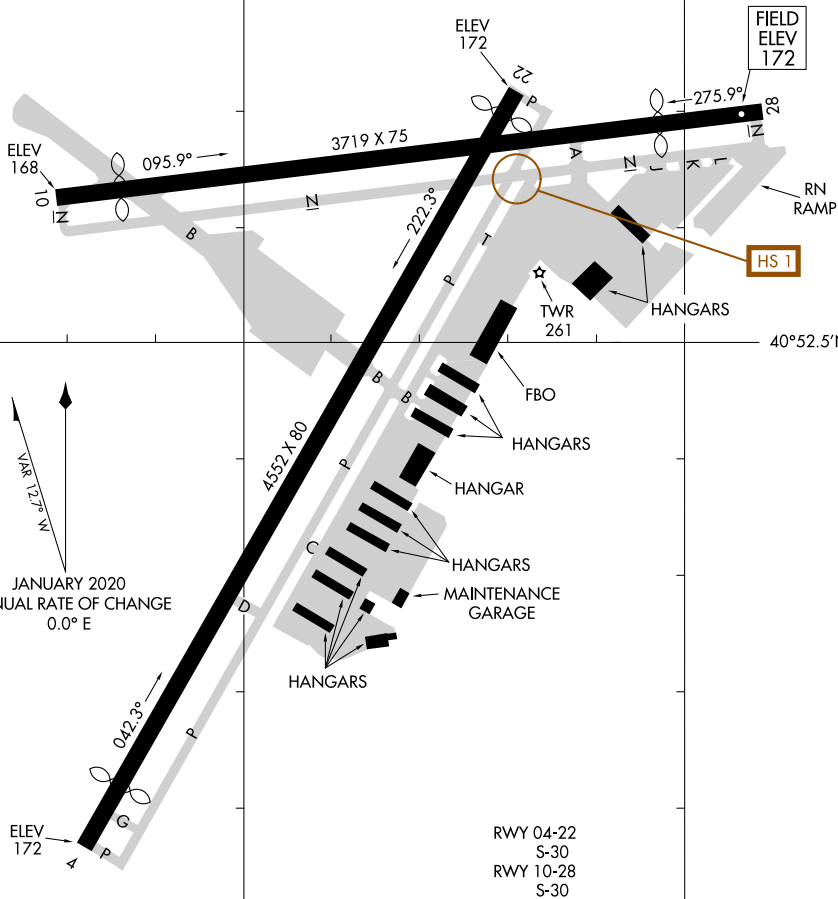

24249

AIRPORT DIAGRAM

AL-5275 (FAA)

ESSEX COUNTY (CDW)
CALDWELL, NEW JERSEY

ATIS
135.5
CALDWELL TOWER ★
119.8
GND CON
121.9
CLNC DEL
121.1

D

NE-2, 28 NOV 2024 to 26 DEC 2024

NE-2, 28 NOV 2024 to 26 DEC 2024

JANUARY 2020
ANNUAL RATE OF CHANGE
0.0° E

CAUTION: BE ALERT TO RUNWAY CROSSING CLEARANCES.
READEBACK OF ALL RUNWAY HOLDING INSTRUCTIONS IS REQUIRED.

74°17.0'W

74°16.5'W

AIRPORT DIAGRAM

24249

CALDWELL, NEW JERSEY
ESSEX COUNTY (CDW)