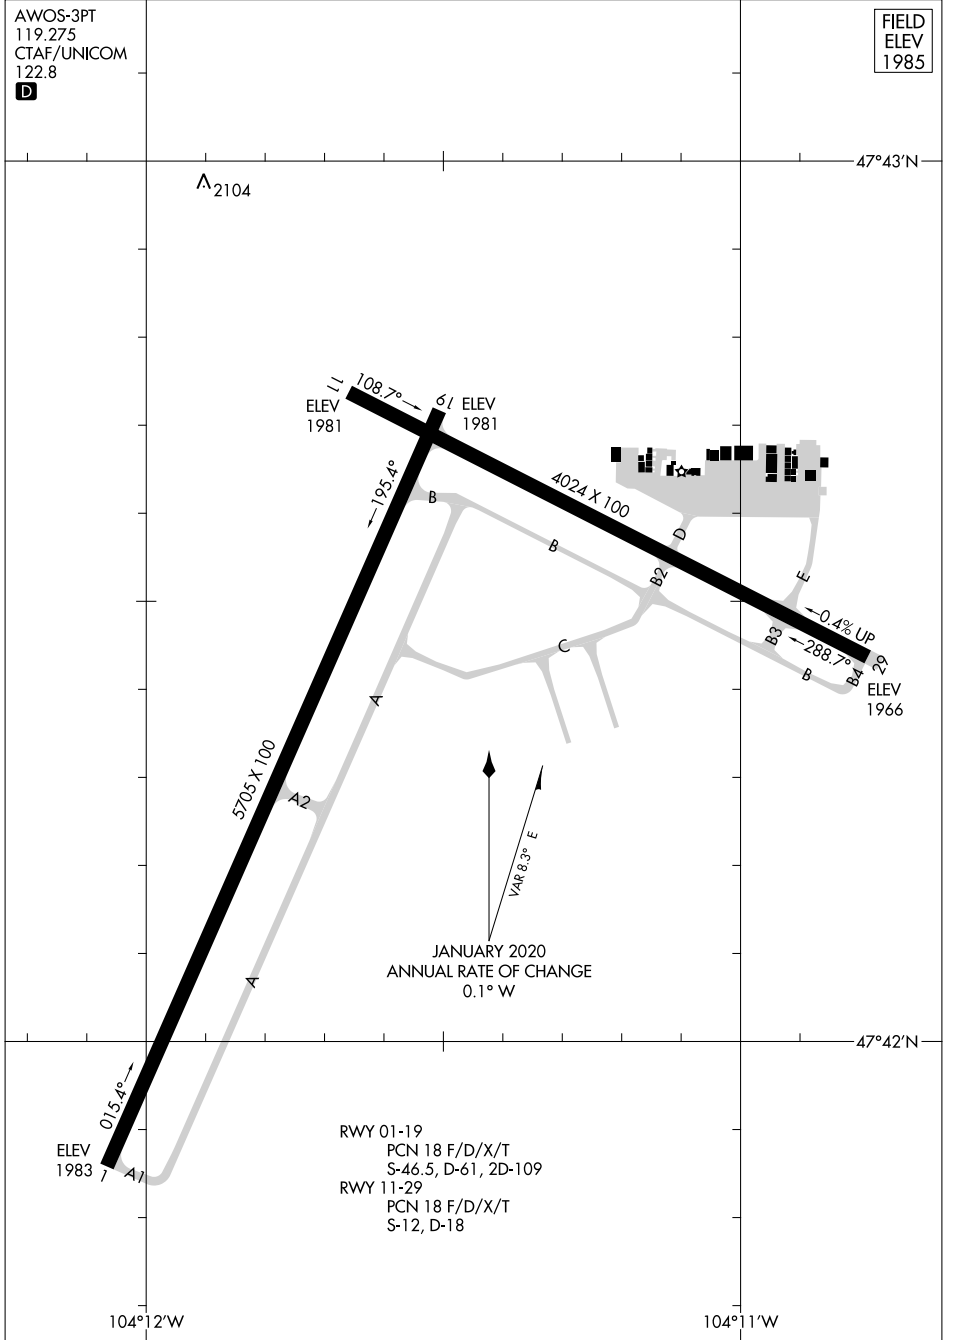

21168

AIRPORT DIAGRAM

AL-5303 (FAA)

SIDNEY-RICHLAND RGNL (SDY)
SIDNEY, MONTANA

AWOS-3PT
119.275
CTAF/UNICOM
122.8

FIELD
ELEV
1985

NW-1, 28 NOV 2024 to 26 DEC 2024

NW-1, 28 NOV 2024 to 26 DEC 2024

AIRPORT DIAGRAM

21168

SIDNEY, MONTANA
SIDNEY-RICHLAND RGNL (SDY)