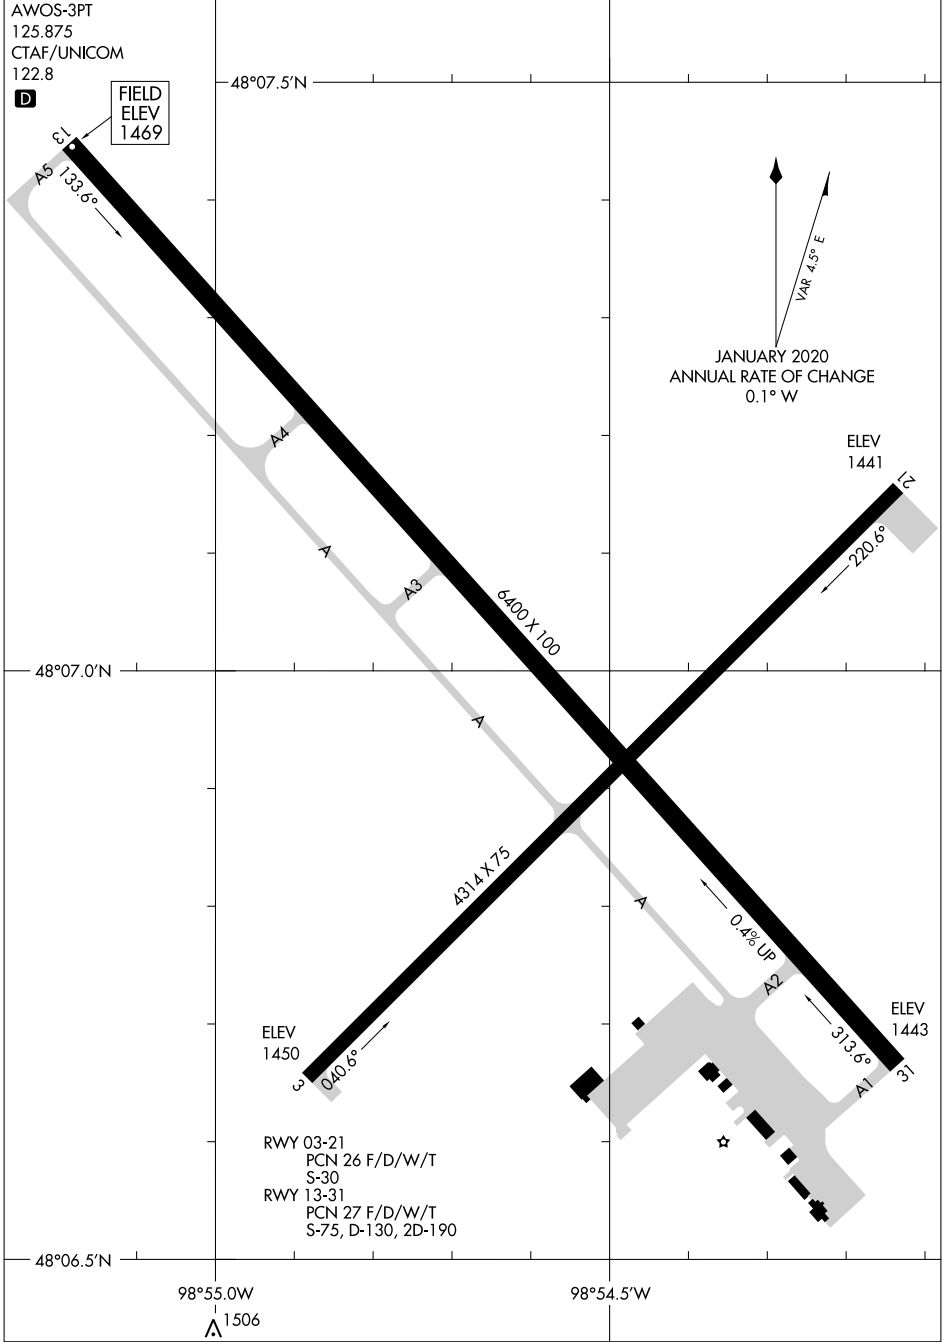

22307

# AIRPORT DIAGRAM

AL-5305 (FAA)

DEVILS LAKE RGNL (DVL)  
DEVILS LAKE, NORTH DAKOTA

# AIRPORT DIAGRAM

22307

DEVILS LAKE, NORTH DAKOTA  
DEVILS LAKE RGNL (DVL)