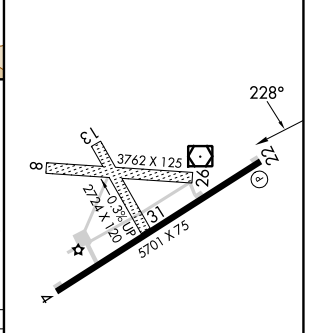

WAAS CH 48824 W22A	APP CRS 228°	Rwy Idg TDZE 4652 Apt Elev 4659
--	------------------------	---

RNAV (GPS) RWY 22

MISSION FLD (LVM)

RNP APCH - GPS.	MISSED APPROACH: Climb to 5400 on course 228° then climbing right turn to 10000 direct ACAPE and on track 288° to NUKUW and hold.
<p>Circling NA for Cats C and D southeast of Rwy 4-22. Circling NA to Rwys 8-26 and 13-31. -29°C</p>	

ASOS 135.275	BIG SKY APP CON ★ 119.55 235.775	UNICOM 123.0 (CTAF)
------------------------	--	-------------------------------

NW-1, 28 NOV 2024 to 26 DEC 2024

NW-1, 28 NOV 2024 to 26 DEC 2024

ELEV 4659	TDZE 4652
-----------	-----------

CATEGORY	A	B	C	D
LP MDA	5260-1	608 (700-1)	5260-1¾	608 (700-1¾)
LNAV MDA	5360-1	708 (800-1)	5360-2	708 (800-2)
CIRCLING	5360-1 701 (800-1)	5380-1 721 (800-1)	5400-2¼ 741 (800-2¼)	6700-3 2041 (2100-3)

REIL Rwy 22
MIRL Rwy 4-22