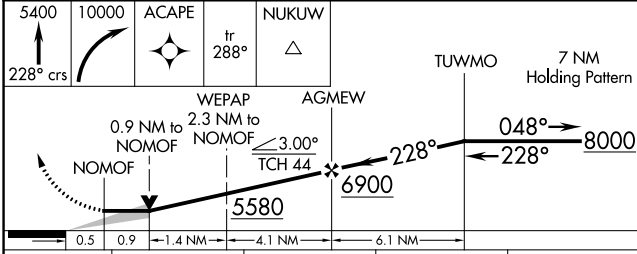

WAAS CH 48824 W22A	APP CRS 228°	Rwy Idg TDZE 4652 Apt Elev 4659
--	------------------------	---

RNAV (GPS) RWY 22

MISSION FLD (LVM)

RNP APCH - GPS.	MISSED APPROACH: Climb to 5400 on course 228° then climbing right turn to 10000 direct ACAPE and on track 288° to NUKUW and hold.
<p>Circling NA for Cats C and D southeast of Rwy 4-22. Circling NA to Rwys 8-26 and 13-31. -29°C</p>	

ASOS 135.275	BIG SKY APP CON ★ 119.55 235.775	UNICOM 123.0 (CTAF)
------------------------	--	-------------------------------

NW-1, 28 NOV 2024 to 26 DEC 2024

NW-1, 28 NOV 2024 to 26 DEC 2024

ELEV 4659	TDZE 4652
-----------	-----------