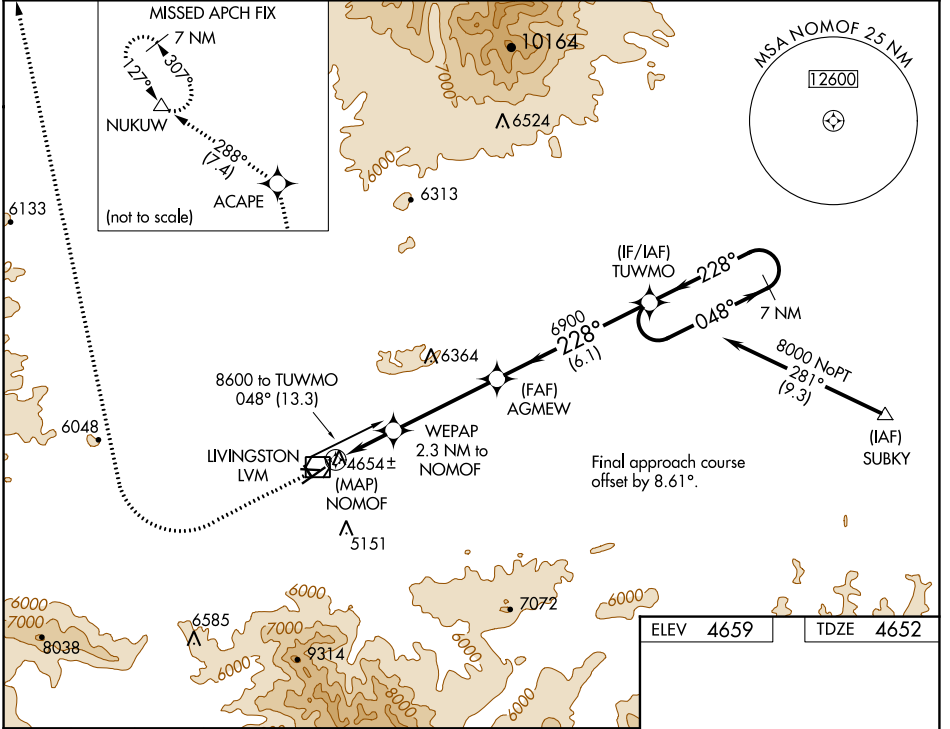

WAAS CH 48824 W22A	APP CRS 228°	Rwy Idg TDZE 4652 Apt Elev 4659
--	------------------------	---

RNAV (GPS) RWY 22

MISSION FLD (LVM)

RNP APCH - GPS.	MISSED APPROACH: Climb to 5400 on course 228° then climbing right turn to 10000 direct ACAPE and on track 288° to NUKUW and hold.
<p>Circling NA for Cats C and D southeast of Rwy 4-22. Circling NA to Rwys 8-26 and 13-31. -29°C</p>	

ASOS 135.275	BIG SKY APP CON ★ 119.55 235.775	UNICOM 123.0 (CTAF)
------------------------	--	-------------------------------

NW-1, 28 NOV 2024 to 26 DEC 2024

NW-1, 28 NOV 2024 to 26 DEC 2024

ELEV 4659	TDZE 4652
-----------	-----------

CATEGORY	A	B	C	D
LP MDA	5260-1	608 (700-1)	5260-1¾	608 (700-1¾)
LNAV MDA	5360-1	708 (800-1)	5360-2	708 (800-2)
CIRCLING	5360-1 701 (800-1)	5380-1 721 (800-1)	5400-2¼ 741 (800-2¼)	6700-3 2041 (2100-3)

REIL Rwy 22
MIRL Rwy 4-22