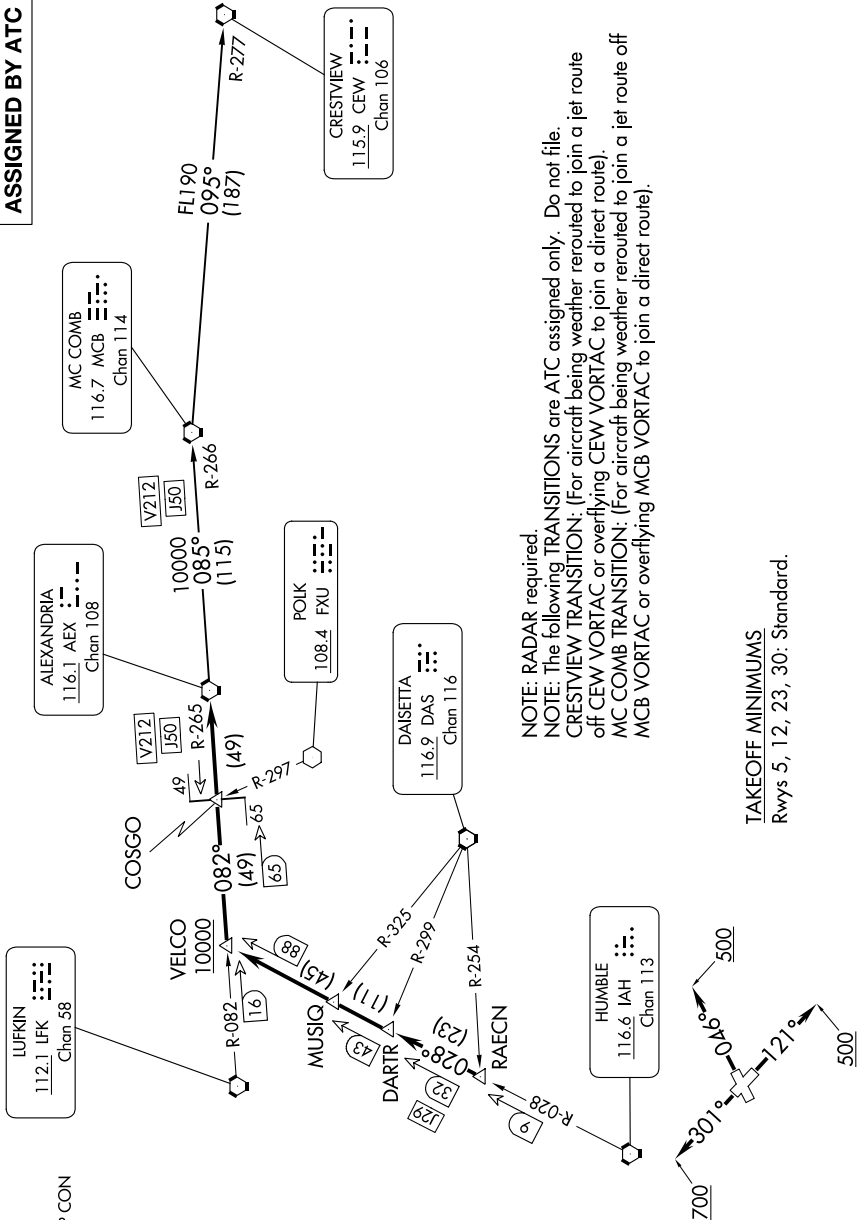

ALEXANDRIA THREE DEPARTURE

SC-5, 28 NOV 2024 to 26 DEC 2024

CINC DEL
125.6
CTAF
122.7
HOUSTON DEP CON
134.45 284.0

**TOP ALTITUDE:
ASSIGNED BY ATC**

NOTE: RADAR required.
NOTE: The following TRANSITIONS are ATC assigned only. Do not file.
CRESTVIEW TRANSITION: (For aircraft being weather rerouted to join a jet route off CEW VORTAC or overflying CEW VORTAC to join a direct route).
MC COMB TRANSITION: (For aircraft being weather rerouted to join a jet route off MCB VORTAC or overflying MCB VORTAC to join a direct route).

TAKEOFF MINIMUMS
 Rwy's 5, 12, 23, 30: Standard.

NOTE: Chart not to scale.

(CONTINUED ON FOLLOWING PAGE)

SC-5, 28 NOV 2024 to 26 DEC 2024

ALEXANDRIA THREE DEPARTURE