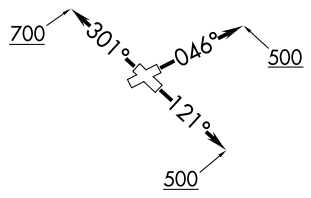

(CRIED1 .CRIED) 24193

CRIED ONE DEPARTURE

AL-5433 (FAA)

LA PORTE MUNI (T41)
LA PORTE, TEXAS

CLINC DEL
125.6
CTAF
122.7
HOUSTON DEP CON
134.45 284.0

**TOP ALTITUDE:
ASSIGNED BY ATC**

CEDAR CREEK
114.8 CGY 
Chan 95

LUFKIN
112.1 LFK 
Chan 58

NAVASOTA
115.9 TNV 
Chan 106

HUMBLE
116.6 IAH 
Chan 113

NOTE: RADAR required.

TAKEOFF MINIMUMS
Rwys 5, 12, 23, 30: Standard.

(CONTINUED ON FOLLOWING PAGE)

NOTE: Chart not to scale.