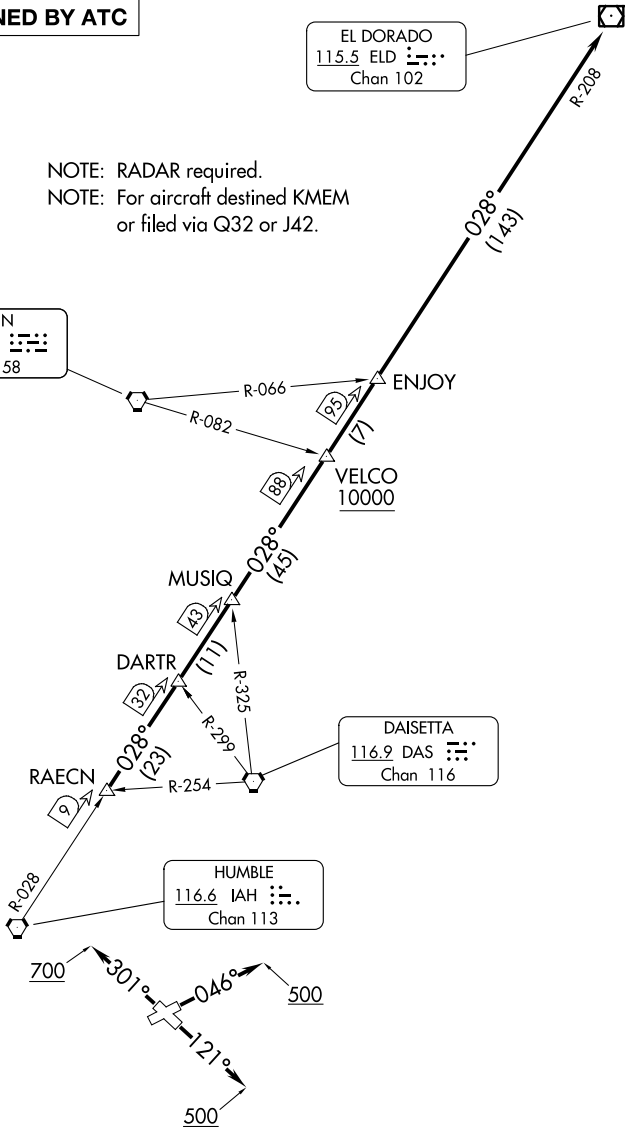

EL DORADO ONE DEPARTURE

CLNC DEL
125.6
CTAF
122.7
HOUSTON DEP CON
134.45 284.0

**TOP ALTITUDE:
ASSIGNED BY ATC**

EL DORADO
115.5 ELD :
Chan 102

NOTE: RADAR required.
NOTE: For aircraft destined KMEM
or filed via Q32 or J42.

LUFKIN
112.1 LFK :
Chan 58

DAISETTA
116.9 DAS :
Chan 116

HUMBLE
116.6 IAH :
Chan 113

SC-5, 28 NOV 2024 to 26 DEC 2024

SC-5, 28 NOV 2024 to 26 DEC 2024

TAKEOFF MINIMUMS
Rwys 5, 12, 23, 30: Standard.

NOTE: Chart not to scale.

(CONTINUED ON FOLLOWING PAGE)

EL DORADO ONE DEPARTURE

(ELD1.ELD) 07OCT21