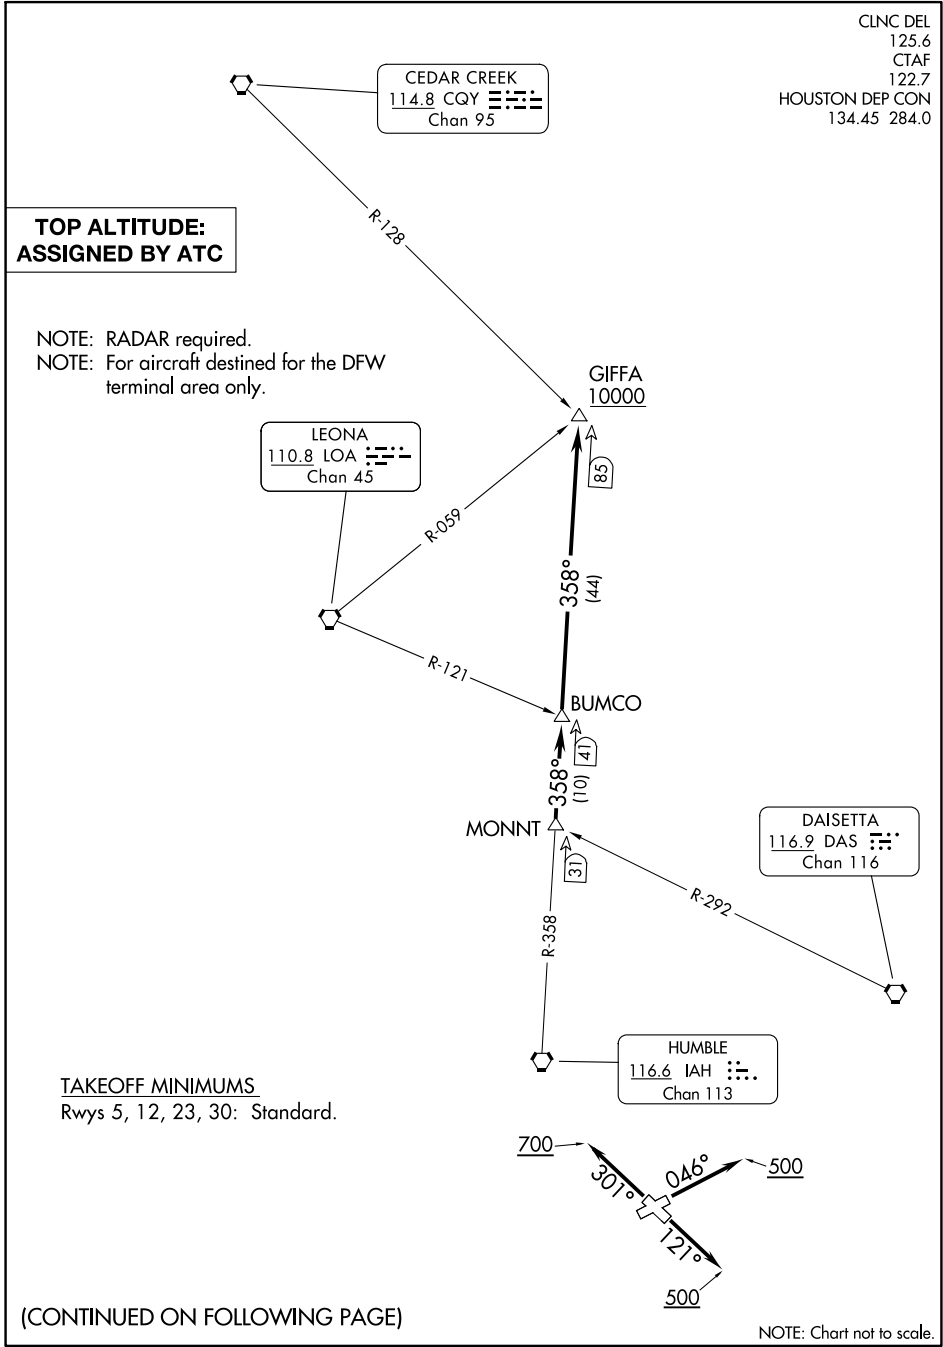

GIFFA ONE DEPARTURE

AL-5433 (FAA)

LA PORTE MUNI (T41)

LA PORTE, TEXAS

CLNC DEL
125.6
CTAF
122.7
HOUSTON DEP CON
134.45 284.0

CEDAR CREEK
114.8 CQY
Chan 95

LEONA
110.8 LOA
Chan 45

DAISETTA
116.9 DAS
Chan 116

HUMBLE
116.6 IAH
Chan 113

**TOP ALTITUDE:
ASSIGNED BY ATC**

NOTE: RADAR required.
NOTE: For aircraft destined for the DFW
terminal area only.

TAKEOFF MINIMUMS

Rwys 5, 12, 23, 30: Standard.

SC-5, 28 NOV 2024 to 26 DEC 2024

SC-5, 28 NOV 2024 to 26 DEC 2024

(CONTINUED ON FOLLOWING PAGE)

NOTE: Chart not to scale.

GIFFA ONE DEPARTURE

LA PORTE, TEXAS

LA PORTE MUNI (T41)