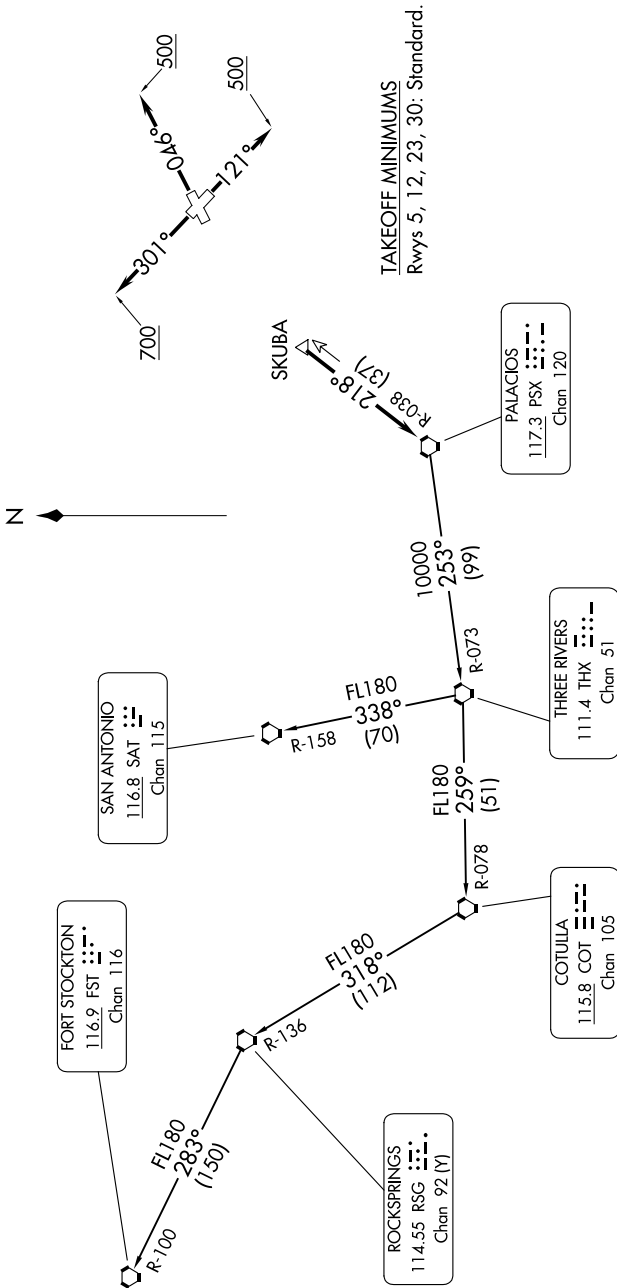

PALACIOS THREE DEPARTURE

TOP ALTITUDE:
ASSIGNED BY ATC

RADAR and DME required.

SC-5, 28 NOV 2024 to 26 DEC 2024

CINC DEL
125.6
CTAF
122.7
HOUSTON DEP CON
134.45 284.0

TAKEOFF MINIMUMS
Rwys 5, 12, 23, 30: Standard.

PALACIOS
117.3 PSX
Chan 120

SAN ANTONIO
116.8 SAT
Chan 115

FORT STOCKTON
116.9 FST
Chan 116

THREE RIVERS
111.4 THX
Chan 51

ROCKSPRINGS
114.55 RSG
Chan 92 (Y)

COTUILA
115.8 COT
Chan 105

(CONTINUED ON FOLLOWING PAGE)

NOTE: Chart not to scale.

SC-5, 28 NOV 2024 to 26 DEC 2024

PALACIOS THREE DEPARTURE