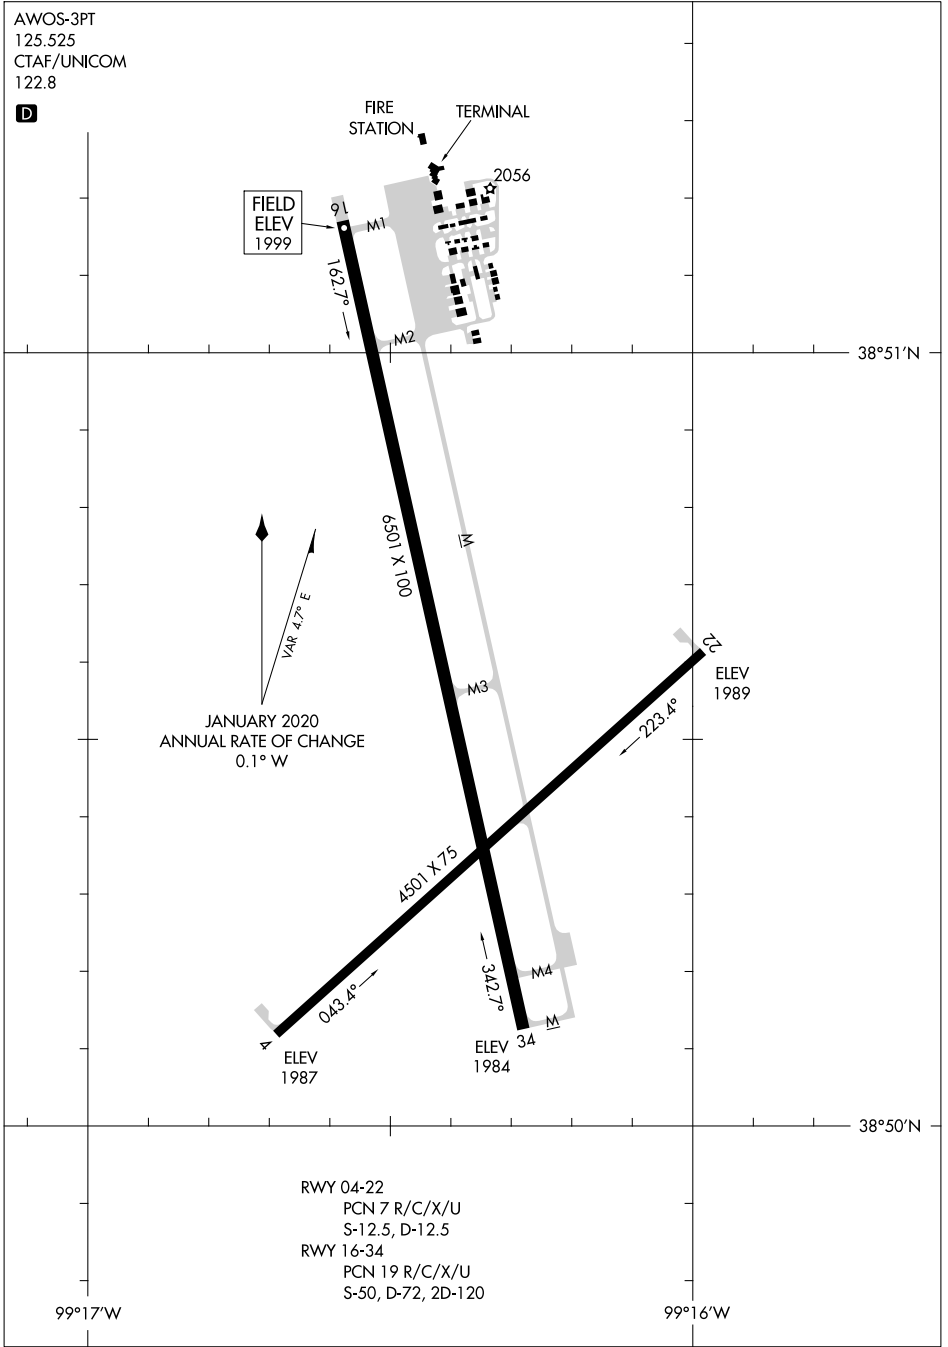

20086

# AIRPORT DIAGRAM

AL-5440 (FAA)

HAYS RGNL (HYS)  
HAYS, KANSAS

AWOS-3PT  
125.525  
CTAF/UNICOM  
122.8

NC-2, 28 NOV 2024 to 26 DEC 2024

NC-2, 28 NOV 2024 to 26 DEC 2024

# AIRPORT DIAGRAM

20086

HAYS, KANSAS  
HAYS RGNL (HYS)