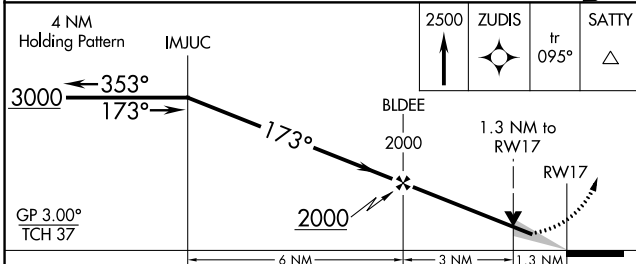

WAAS CH 63230 W17A	APP CRS 173°	Rwy Idg TDZE Apt Elev	5501 592 592
--	------------------------	-----------------------------	---

RNAV (GPS) RWY 17

MC GREGOR EXEC (PWG)

RNP APCH - GPS

ASR Baro-VNAV NA when using Waco Rgnl altimeter setting. For uncompensated Baro-VNAV systems, LNAV/VNAV NA below -20°C or above 54°C. When local altimeter setting not received, use Waco Rgnl altimeter setting and increase LPV DA to 873 feet and all visibilities 1/8 SM; increase LNAV/VNAV DA to 873 feet and all visibilities 1/8 SM; increase all MDAs 40 feet and Circling visibility Cat C 1/8 SM.

MISSED APPROACH:
Climb to 2500 direct ZUDIS and on track 095° to SATTY and hold.

AWOS-3PT 135.525	WACO APP CON ★ 127.65 352.0	GCO 121.725	UNICOM 123.05 (CTAF) 0
----------------------------	---------------------------------------	-----------------------	---