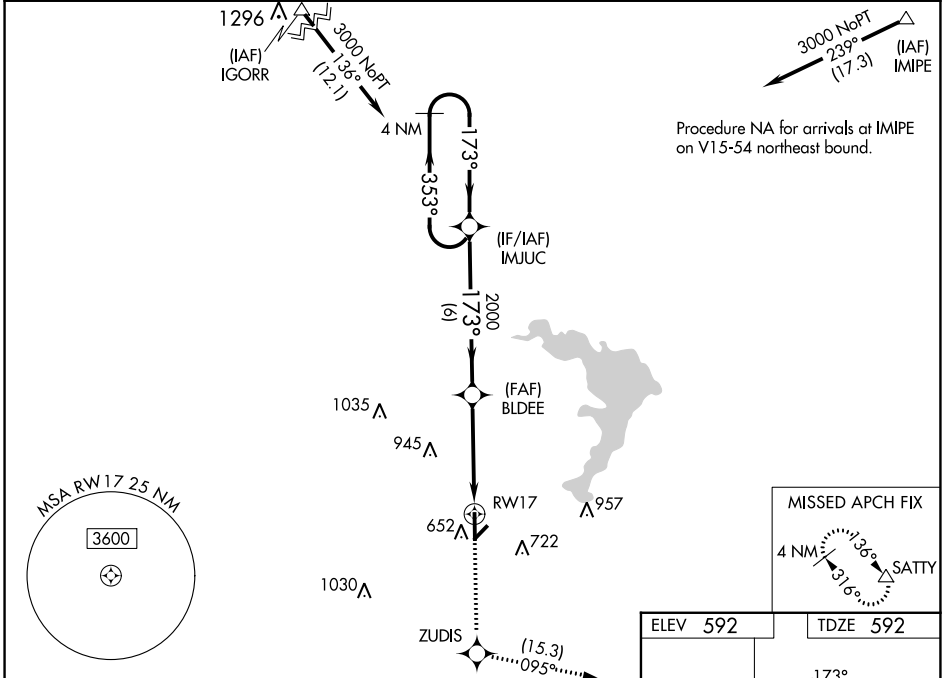

WAAS CH 63230 W17A	APP CRS 173°	Rwy Idg TDZE Apt Elev	5501 592 592
--	------------------------	-----------------------------	---

RNAV (GPS) RWY 17

MC GREGOR EXEC (PWG)

RNP APCH - GPS

ASR Baro-VNAV NA when using Waco Rgnl altimeter setting. For uncompensated Baro-VNAV systems, LNAV/VNAV NA below -20°C or above 54°C. When local altimeter setting not received, use Waco Rgnl altimeter setting and increase LPV DA to 873 feet and all visibilities 1/8 SM; increase LNAV/VNAV DA to 873 feet and all visibilities 1/8 SM; increase all MDAs 40 feet and Circling visibility Cat C 1/8 SM.

MISSED APPROACH:
Climb to 2500 direct ZUDIS and on track 095° to SATTY and hold.

AWOS-3PT 135.525	WACO APP CON ★ 127.65 352.0	GCO 121.725	UNICOM 123.05 (CTAF) 0
----------------------------	---------------------------------------	-----------------------	---

CATEGORY	A	B	C	D
LPV DA	842-3/4	250 (300-3/4)		NA
LNAV/VNAV DA	842-3/4	250 (300-3/4)		NA
LNAV MDA	1040-1	448 (500-1)	1040-1 3/8 448 (500-1 3/8)	NA
CIRCLING	1040-1 448 (500-1)	1060-1 468 (500-1)	1300-2 708 (800-2)	NA

SC-3, 28 NOV 2024 to 26 DEC 2024

SC-3, 28 NOV 2024 to 26 DEC 2024