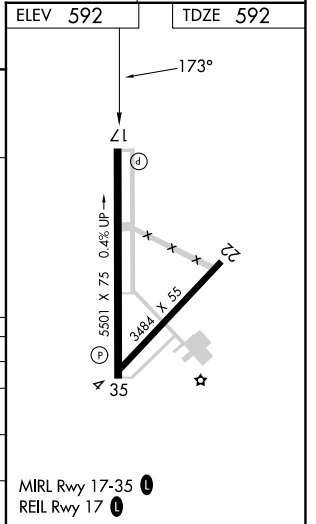

WAAS CH 63230 W17A	APP CRS 173°	Rwy Idg TDZE Apt Elev	5501 592 592
--	------------------------	-----------------------------	---

RNAV (GPS) RWY 17

MC GREGOR EXEC (PWG)

RNP APCH - GPS

ASR Baro-VNAV NA when using Waco Rgnl altimeter setting. For uncompensated Baro-VNAV systems, LNAV/VNAV NA below -20°C or above 54°C. When local altimeter setting not received, use Waco Rgnl altimeter setting and increase LPV DA to 873 feet and all visibilities 1/8 SM; increase LNAV/VNAV DA to 873 feet and all visibilities 1/8 SM; increase all MDAs 40 feet and Circling visibility Cat C 1/8 SM.

MISSED APPROACH:
Climb to 2500 direct ZUDIS and on track 095° to SATTY and hold.

AWOS-3PT 135.525	WACO APP CON ★ 127.65 352.0	GCO 121.725	UNICOM 123.05 (CTAF) 0
----------------------------	---------------------------------------	-----------------------	---

CATEGORY	A	B	C	D
LPV DA	842-3/4	250 (300-3/4)		NA
LNAV/VNAV DA	842-3/4	250 (300-3/4)		NA
LNAV MDA	1040-1	448 (500-1)	1040-1 3/8 448 (500-1 3/8)	NA
CIRCLING	1040-1 448 (500-1)	1060-1 468 (500-1)	1300-2 708 (800-2)	NA