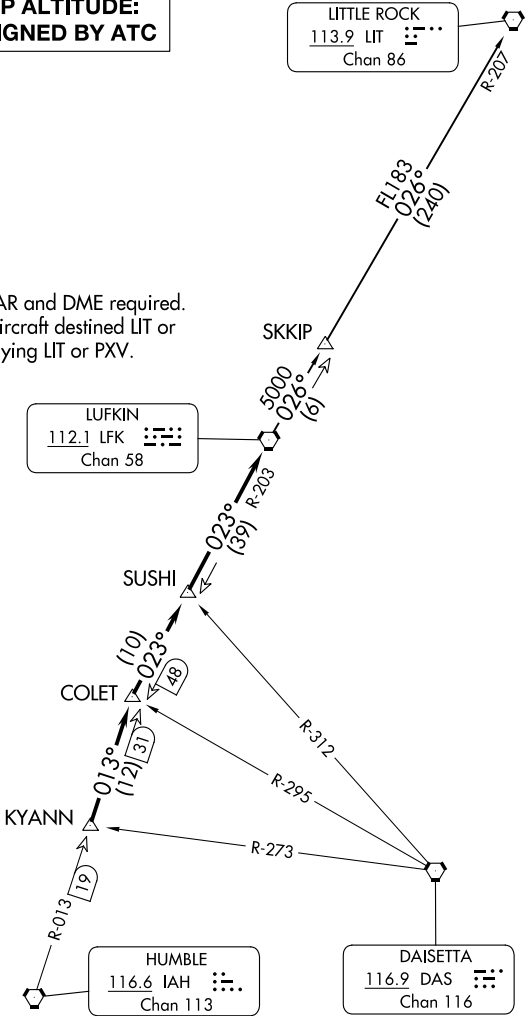

ATIS
 128.375
 CLNC DEL
 119.45
 GND CON
 121.8 239.0
 HOOKS TOWER★
 127.4 354.1 (EAST)
 118.4 (CTAF) 354.1 (WEST)
 HOUSTON DEP CON
 119.7 281.4

**TOP ALTITUDE:
 ASSIGNED BY ATC**

LITTLE ROCK
 113.9 LIT
 Chan 86

NOTE: RADAR and DME required.
 NOTE: For aircraft destined LIT or
 overflying LIT or PXV.

LUFKIN
 112.1 LFK
 Chan 58

DAISETTA
 116.9 DAS
 Chan 116

HUMBLE
 116.6 IAH
 Chan 113

TAKEOFF MINIMUMS

Rwys 17L, 35R: NA - Environmental.
 Waterways 17, 35: NA - Air Traffic.
 Rwys 17R, 35L: Standard.

NOTE: Chart not to scale.

(CONTINUED ON FOLLOWING PAGE)

SC-5, 28 NOV 2024 to 26 DEC 2024

SC-5, 28 NOV 2024 to 26 DEC 2024