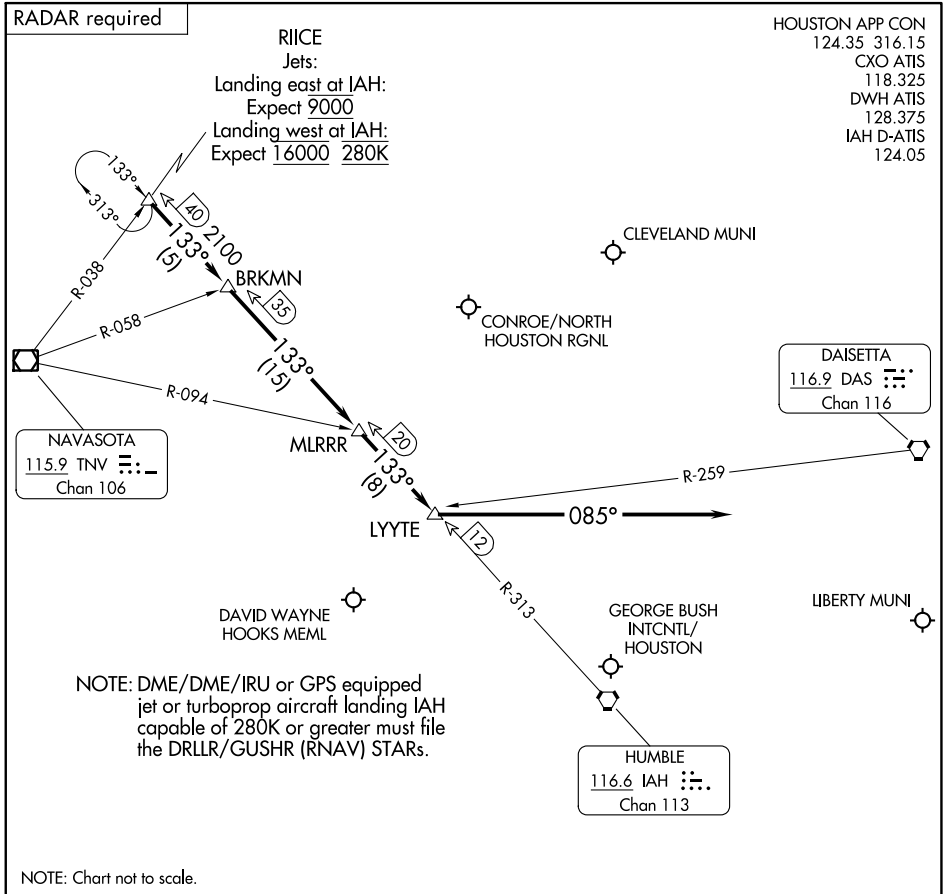

RIICE ONE ARRIVAL

Arrival Routes

HOUSTON, TEXAS

SC-5, 28 NOV 2024 to 26 DEC 2024

SC-5, 28 NOV 2024 to 26 DEC 2024

ARRIVAL ROUTE DESCRIPTION

GEORGE BUSH INTCNTL/HOUSTON (IAH):

... From over RIICE on IAH R-313 to BRKMN, to MLRRR, to LYTE.

LANDING RUNWAYS 26L/R or 27:

... Fly heading 085° for vectors to final approach course.

LANDING ALL OTHER RUNWAYS:

... Expect vectors to final approach course at or prior to LYTE.

FOR ALL OTHER AIRPORTS:

... From over RIICE on IAH R-313 to BRKMN, thence as depicted to LYTE. Expect vectors to final approach course at or prior to LYTE.