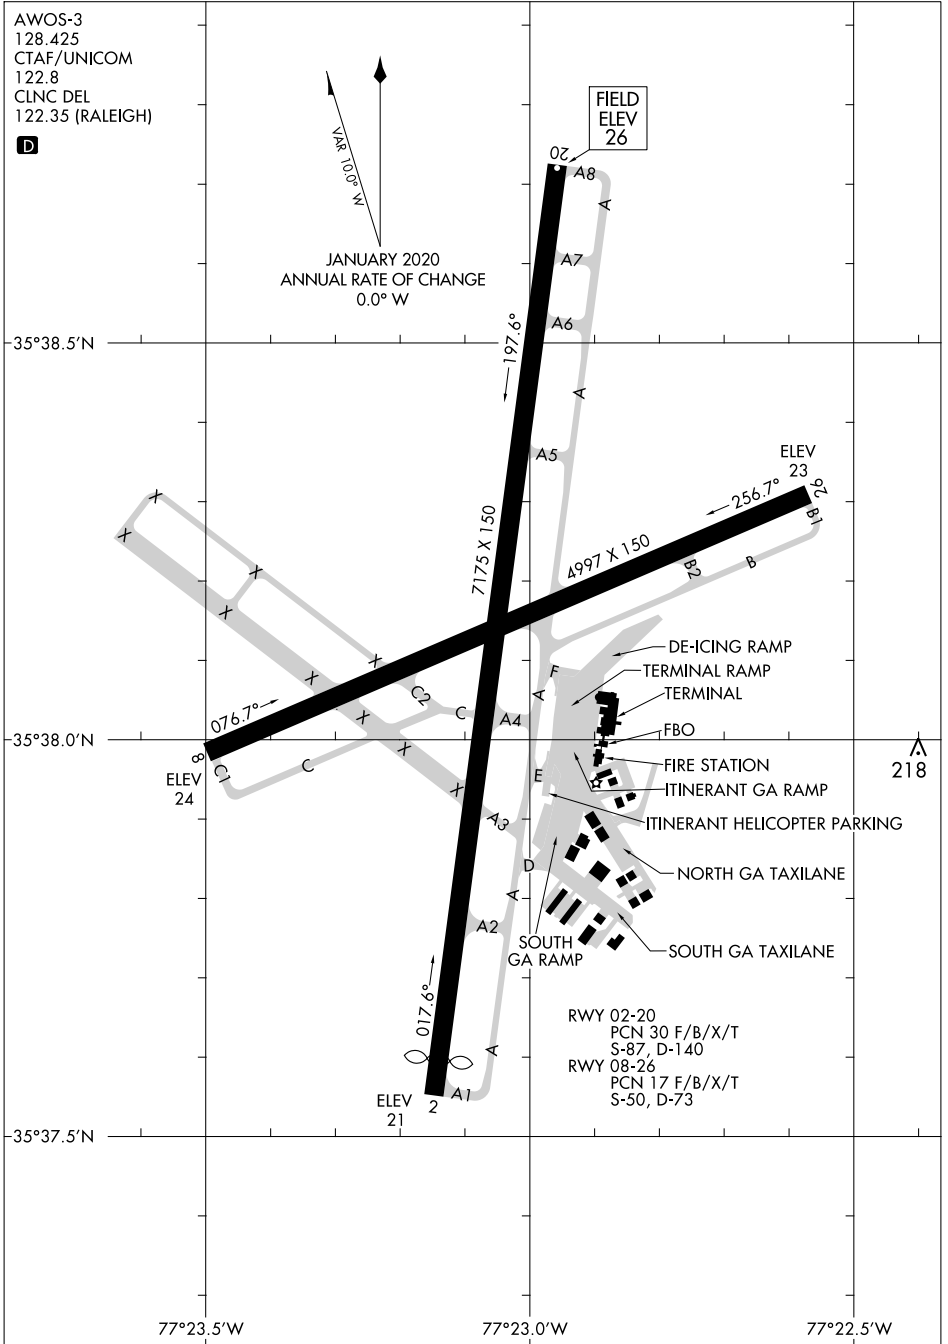

# AIRPORT DIAGRAM

AL-5521 (FAA)

PITT-GREENVILLE (PGV)  
GREENVILLE, NORTH CAROLINA

AWOS-3  
128.425  
CTAF/UNICOM  
122.8  
CLNC DEL  
122.35 (RALEIGH)

MAG 10.0° W  
JANUARY 2020  
ANNUAL RATE OF CHANGE  
0.0° W

FIELD  
ELEV  
26

35°38.5'N

35°38.0'N

35°37.5'N

77°23.5'W

77°23.0'W

77°22.5'W

SE-2, 28 NOV 2024 to 26 DEC 2024

SE-2, 28 NOV 2024 to 26 DEC 2024