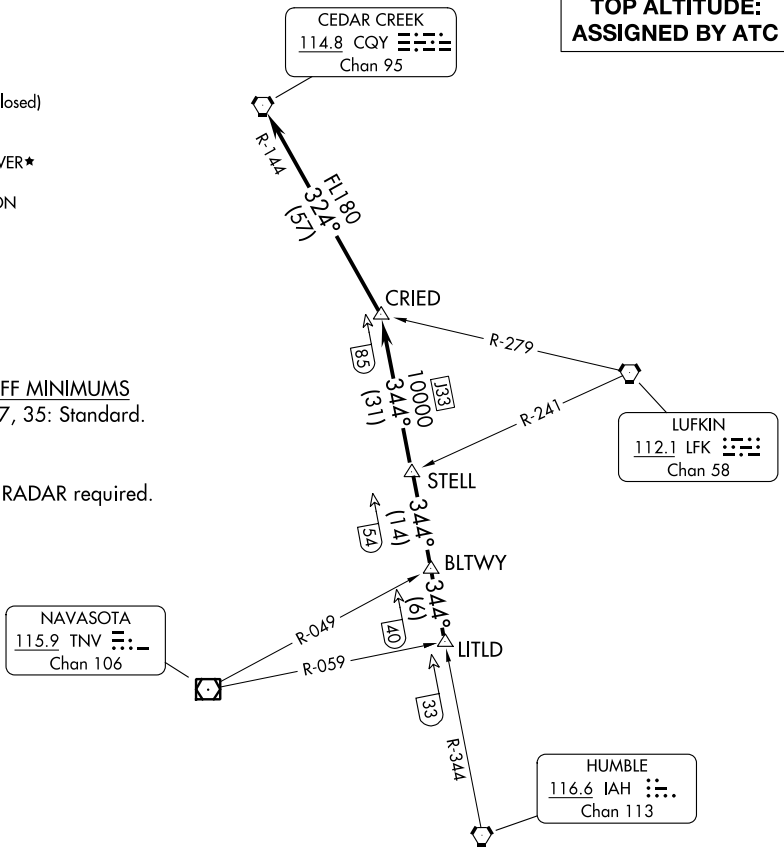

CRIED ONE DEPARTURE

AL-5537 (FAA)

SUGAR LAND RGNL (SGR)

HOUSTON, TEXAS

ATIS ★
 118.125
 CLNC DEL
 121.4
 CLNC DEL
 119.25 (when twr closed)
 GND CON
 121.4
 SUGAR LAND TOWER★
 118.65 (CTAF)
 HOUSTON DEP CON
 123.8 257.7

**TOP ALTITUDE:
ASSIGNED BY ATC**

TAKEOFF MINIMUMS
Rwys 17, 35: Standard.

NOTE: RADAR required.

SC-5, 28 NOV 2024 to 26 DEC 2024

SC-5, 28 NOV 2024 to 26 DEC 2024

(CONTINUED ON FOLLOWING PAGE)

NOTE: Chart not to scale.

CRIED ONE DEPARTURE

HOUSTON, TEXAS

SUGAR LAND RGNL (SGR)